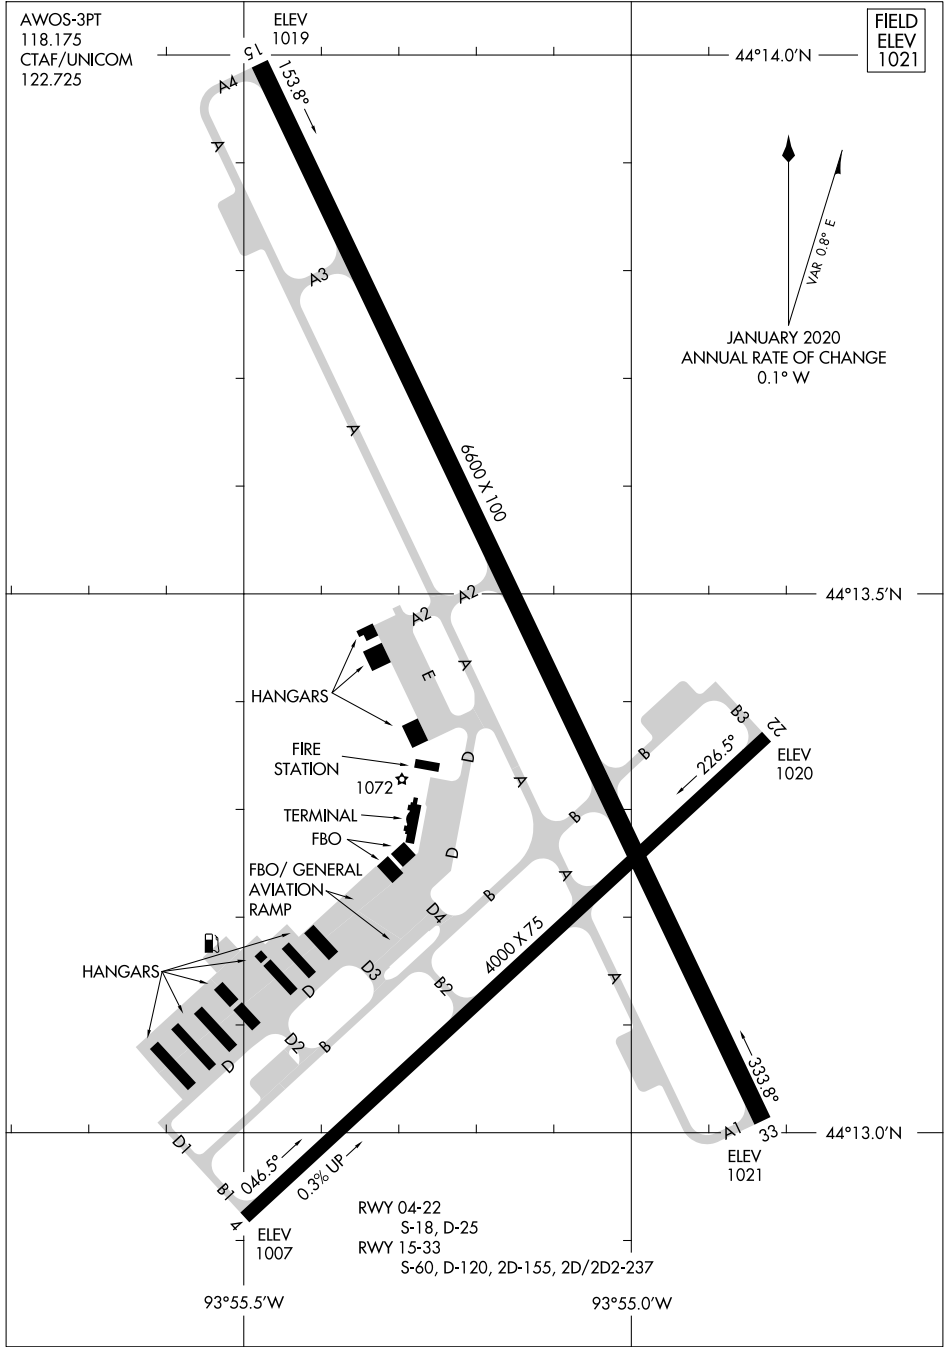

23334

AIRPORT DIAGRAM

AL-5755 (FAA)

MANKATO RGNL (MKT)
MANKATO, MINNESOTA

AWOS-3PT
118.175
CTAF/UNICOM
122.725

FIELD
ELEV
1021

44°14.0'N

JANUARY 2020
ANNUAL RATE OF CHANGE
0.1° W

NC-1, 18 APR 2024 to 16 MAY 2024

NC-1, 18 APR 2024 to 16 MAY 2024

93°55.5'W

93°55.0'W

RWY 04-22
S-18, D-25
RWY 15-33
S-60, D-120, 2D-155, 2D/2D2-237

AIRPORT DIAGRAM

23334

MANKATO, MINNESOTA
MANKATO RGNL (MKT)