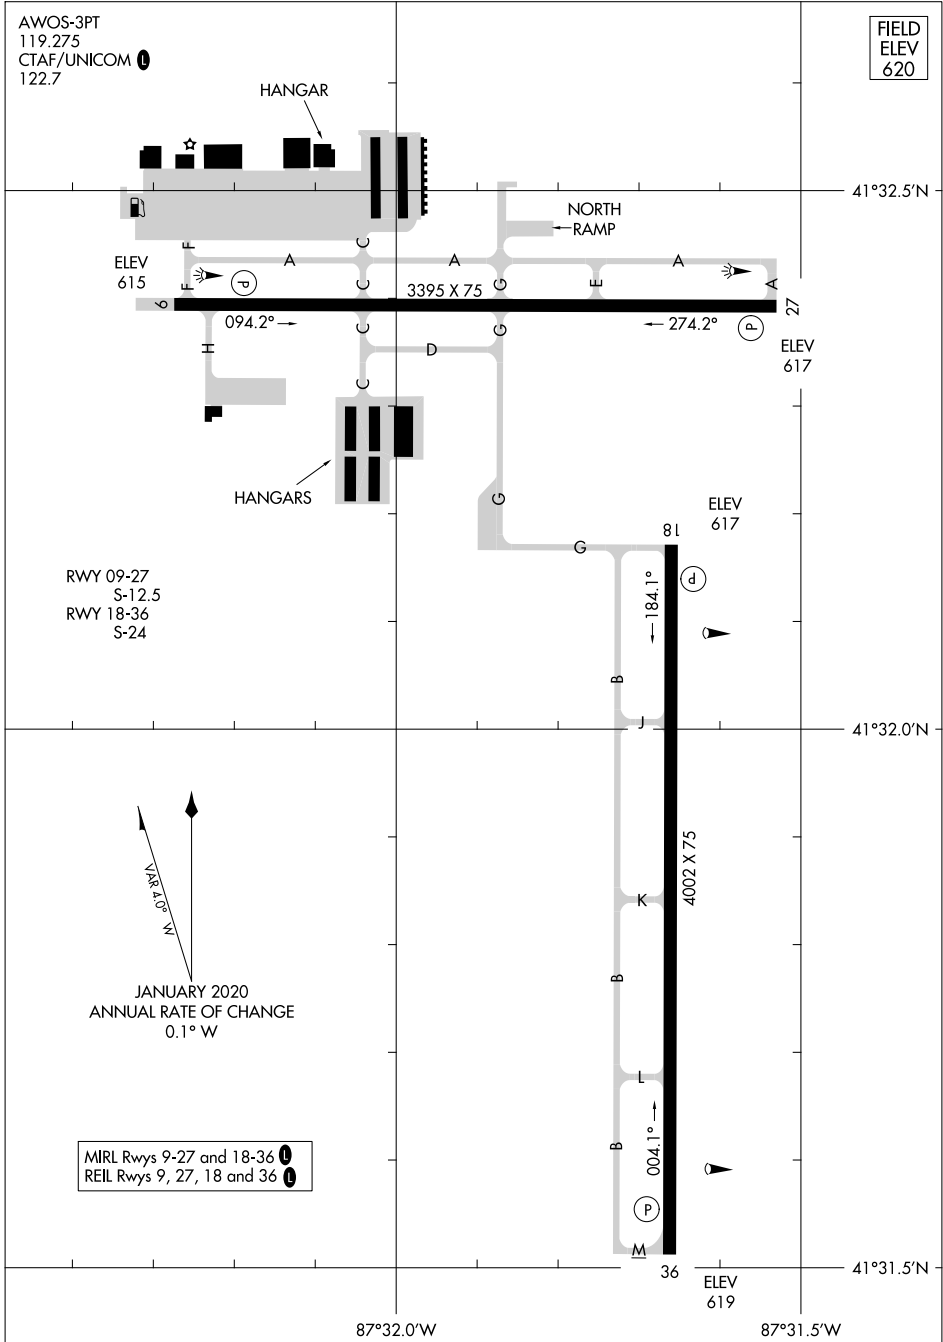

24025

# AIRPORT DIAGRAM

AL-5826 (FAA)

LANSING MUNI (IGQ)  
CHICAGO, ILLINOIS

EC-3, 18 APR 2024 to 16 MAY 2024

EC-3, 18 APR 2024 to 16 MAY 2024

# AIRPORT DIAGRAM

24025

CHICAGO, ILLINOIS  
LANSING MUNI (IGQ)