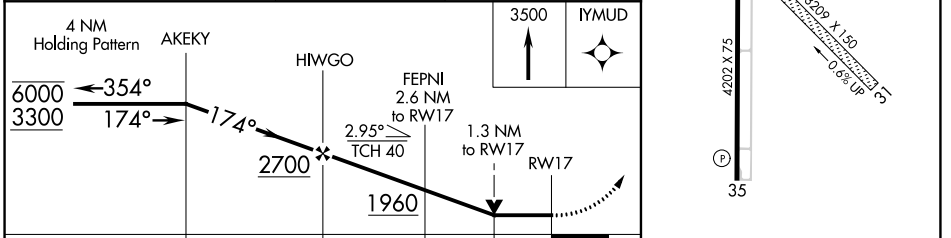

APP CRS	Rwy Idg	4202
174°	TDZE	1102
	Apt Elev	1102

RNAV (GPS) RWY 17

LLANO MUNI (A.QO)

RNP APCH - GPS.		MISSED APPROACH: Climb to 3500 direct IYMUD and hold.
	Rwy 17 helicopter visibility reduction below 3/4 SM NA.	

AWOS-3 119.425	HOUSTON CENTER 132.35 317.5	UNICOM 123.05 (CTAF)

CATEGORY	A	B	C	D
LNAV MDA	1520-1	418 (500-1)	NA	

SC-3, 18 APR 2024 to 16 MAY 2024

SC-3, 18 APR 2024 to 16 MAY 2024