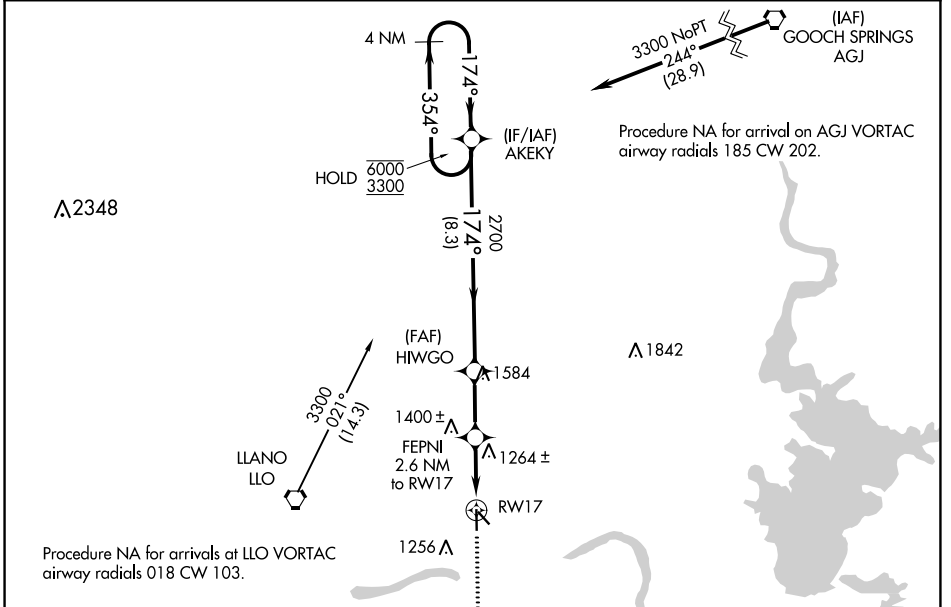

APP CRS	Rwy Idg	4202
174°	TDZE	1102
	Apt Elev	1102

RNAV (GPS) RWY 17

LLANO MUNI (A.QO)

RNP APCH - GPS.		MISSED APPROACH: Climb to 3500 direct IYMUD and hold.
	Rwy 17 helicopter visibility reduction below 3/4 SM NA.	

AWOS-3 119.425	HOUSTON CENTER 132.35 317.5	UNICOM 123.05 (CTAF)

CATEGORY	A	B	C	D
LNAV MDA	1520-1	418 (500-1)	NA	

SC-3, 18 APR 2024 to 16 MAY 2024

SC-3, 18 APR 2024 to 16 MAY 2024