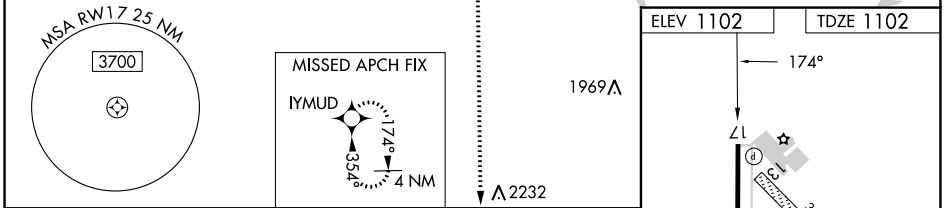

APP CRS	Rwy Idg	4202
174°	TDZE	1102
	Apt Elev	1102

RNAV (GPS) RWY 17

LLANO MUNI (A.QO)

RNP APCH - GPS.		MISSED APPROACH: Climb to 3500 direct IYMUD and hold.
	Rwy 17 helicopter visibility reduction below 3/4 SM NA.	

AWOS-3 119.425	HOUSTON CENTER 132.35 317.5	UNICOM 123.05 (CTAF)

CATEGORY	A	B	C	D
LNAV MDA	1520-1	418 (500-1)	NA	

SC-3, 18 APR 2024 to 16 MAY 2024

SC-3, 18 APR 2024 to 16 MAY 2024