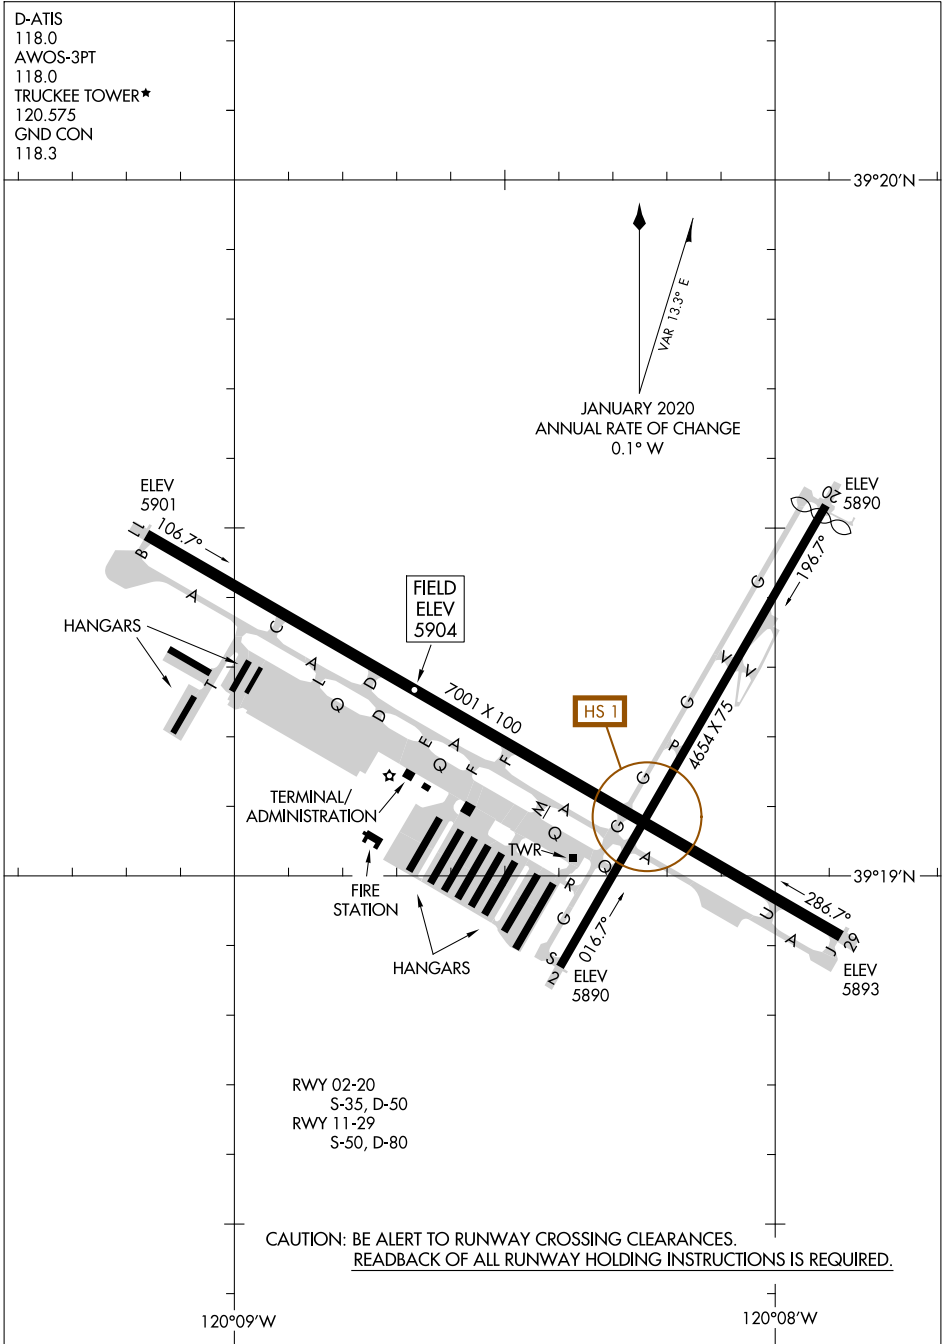

23110

# AIRPORT DIAGRAM

AL-6021 (FAA)

TRUCKEE-TAHOE (TRK)

TRUCKEE, CALIFORNIA

D-ATIS  
118.0  
AWOS-3PT  
118.0  
TRUCKEE TOWER\*  
120.575  
GND CON  
118.3

39°20'N

  
 JANUARY 2020  
 ANNUAL RATE OF CHANGE  
 0.1° W

SW-2, 18 APR 2024 to 16 MAY 2024

SW-2, 18 APR 2024 to 16 MAY 2024

# AIRPORT DIAGRAM

23110

TRUCKEE, CALIFORNIA  
TRUCKEE-TAHOE (TRK)