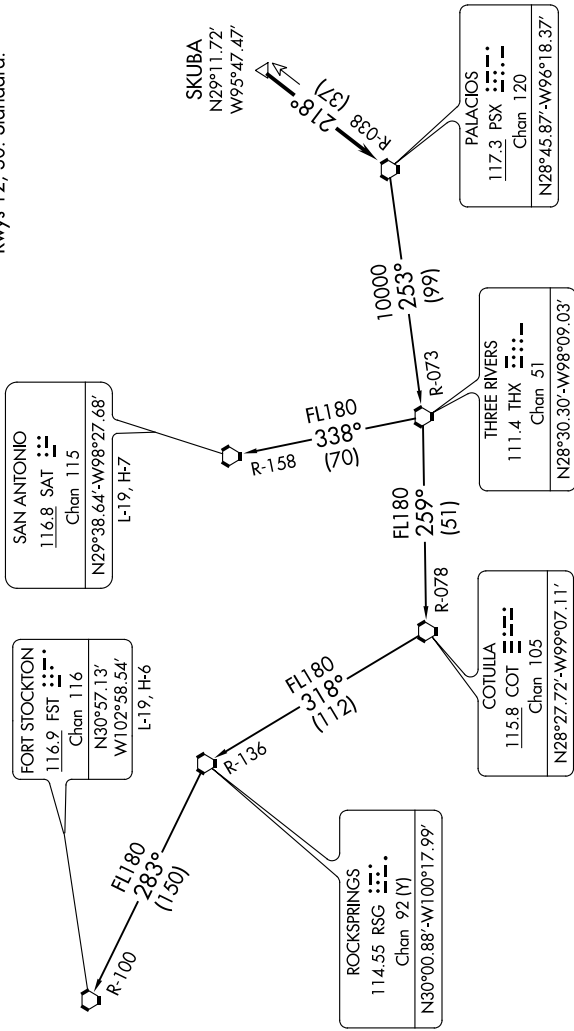

PALACIOS THREE DEPARTURE

**TOP ALTITUDE:
ASSIGNED BY ATC**

RADAR and DME required.

SC-5, 18 APR 2024 to 16 MAY 2024

CINC DEL
121.15
CTAF
122.9
HOUSTON DEP CON
134.45 284.0

TAKEOFF MINIMUMS
Rwys 17, 35: NA - Environmental.
Rwys 12, 30: Standard.

(NARRATIVE ON FOLLOWING PAGE)

NOTE: Chart not to scale.

SC-5, 18 APR 2024 to 16 MAY 2024

PALACIOS THREE DEPARTURE