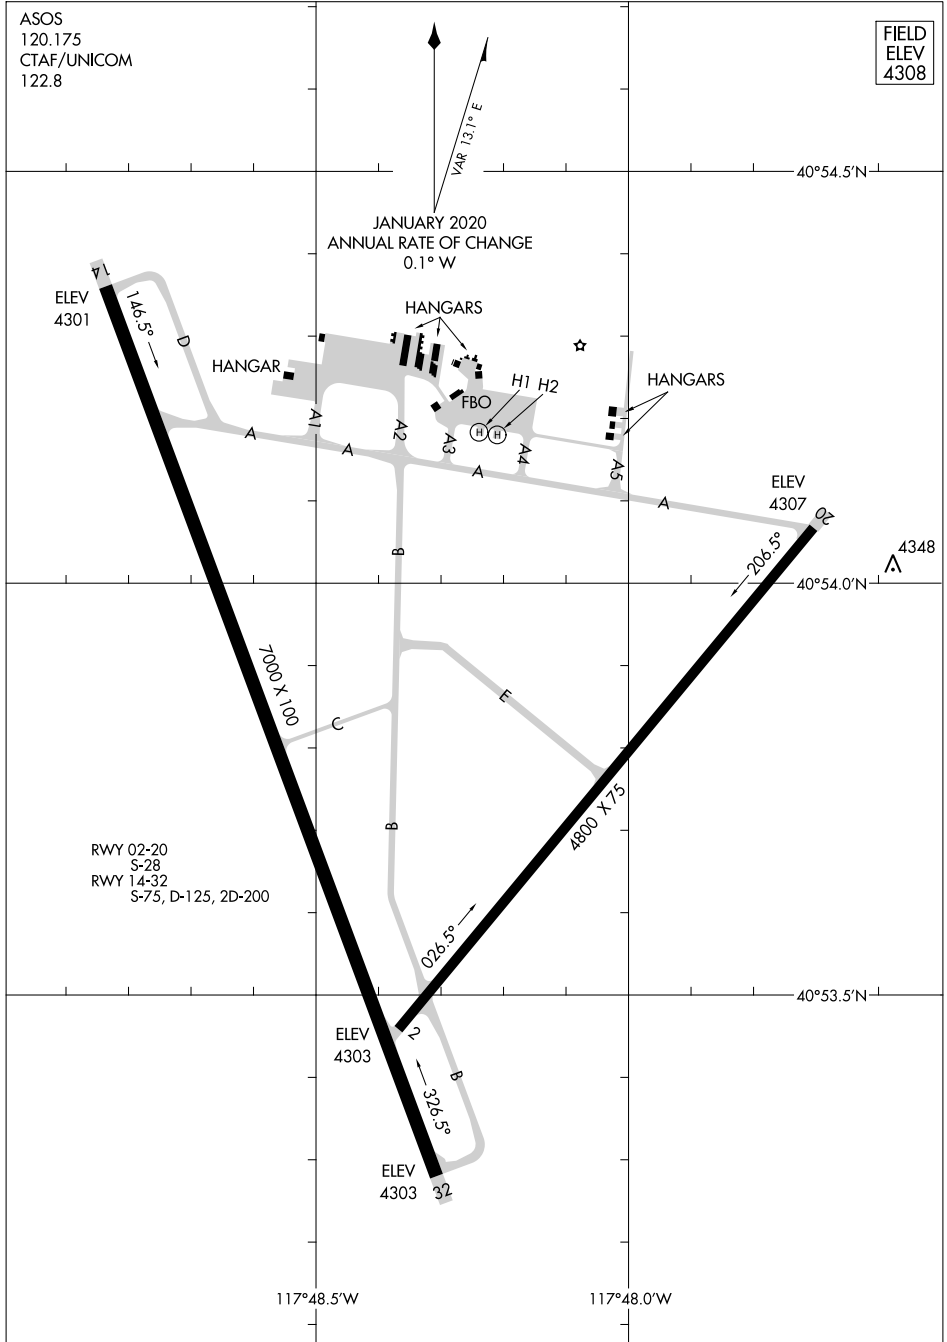

22363

# AIRPORT DIAGRAM

WINNEMUCCA MUNI (WMC)  
WINNEMUCCA, NEVADA

AL-6471 (FAA)

ASOS  
120.175  
CTAF/UNICOM  
122.8

FIELD  
ELEV  
4308

SW-4, 18 APR 2024 to 16 MAY 2024

SW-4, 18 APR 2024 to 16 MAY 2024

# AIRPORT DIAGRAM

22363

WINNEMUCCA, NEVADA  
WINNEMUCCA MUNI (WMC)