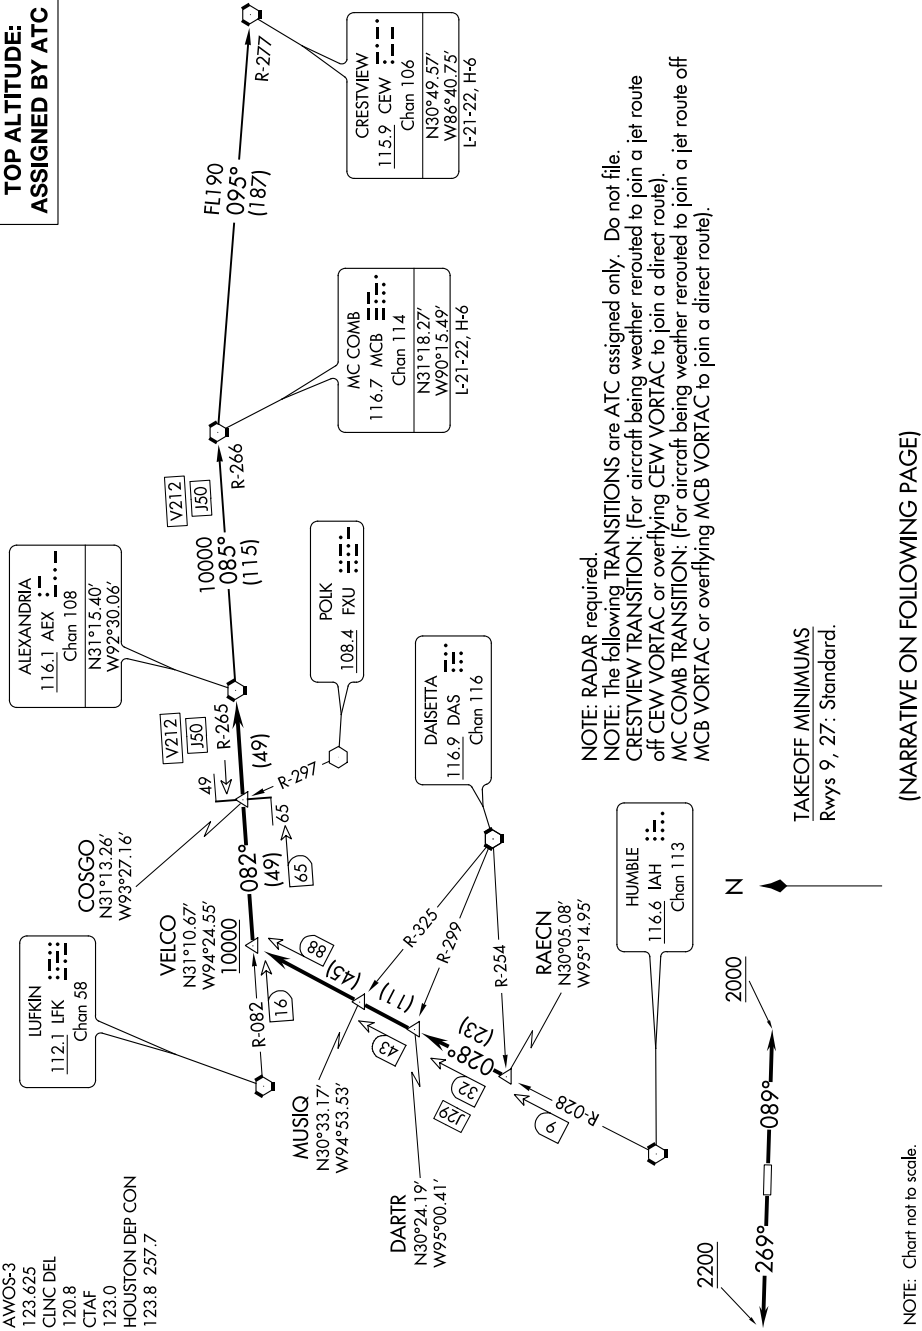

ALEXANDRIA THREE DEPARTURE

**TOP ALTITUDE:
ASSIGNED BY ATC**

NOTE: RADAR required.
 NOTE: The following TRANSITIONS are ATC assigned only. Do not file.
 CRESTVIEW TRANSITION: (For aircraft being weather routed to join a jet route off CEW VORTAC or overlying CEW VORTAC to join a direct route).
 MC COMB TRANSITION: (For aircraft being weather routed to join a jet route off MCB VORTAC or overlying MCB VORTAC to join a direct route).

TAKEOFF MINIMUMS
 Rwy's 9, 27: Standard.

NOTE: Chart not to scale.

(NARRATIVE ON FOLLOWING PAGE)

SC-5, 18 APR 2024 to 16 MAY 2024

SC-5, 18 APR 2024 to 16 MAY 2024

ALEXANDRIA THREE DEPARTURE