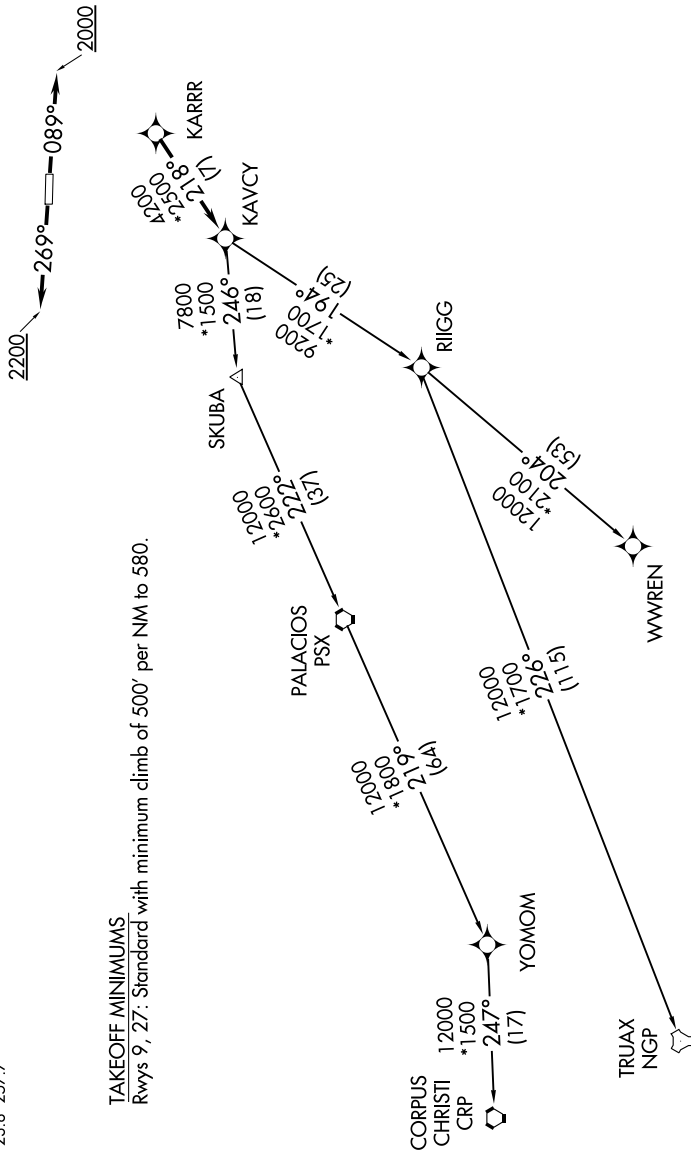

(KARRR7.KARRR) 22363

AL-6575 (FAA)

HOUSTON/SOUTHWEST (A.XH)  
HOUSTON, TEXAS

# KARR SEVEN DEPARTURE (RNAV)

**TOP ALTITUDE:  
ASSIGNED BY ATC**

RNAV-1 DME/DME/IRU or GPS.  
RADAR required.

AWOS-3  
123.625  
CTAF  
123.0  
CINC DEL  
120.8  
HOUSTON DEP CON  
123.8 257.7

### TAKEOFF MINIMUMS

Rwys 9, 27: Standard with minimum climb of 500' per NM to 580.

(NARRATIVE ON FOLLOWING PAGE)

NOTE: Chart not to scale.

SC-5, 18 APR 2024 to 16 MAY 2024

KARR SEVEN DEPARTURE (RNAV)  
(KARRR7.KARRR) 29DEC22

HOUSTON, TEXAS  
HOUSTON/SOUTHWEST (A.XH)