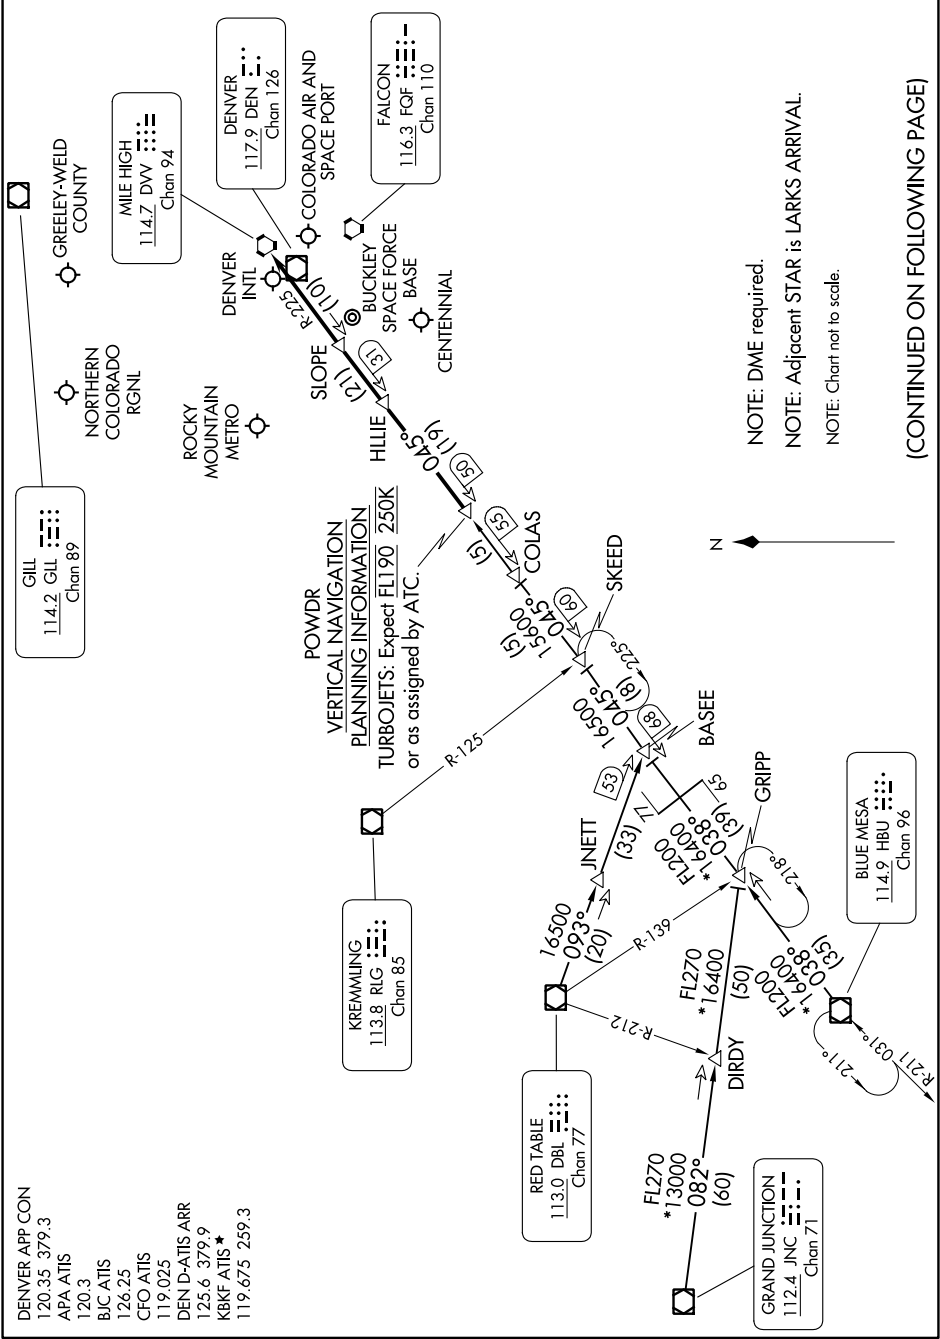

POWDR ONE ARRIVAL

SW-1, 18 APR 2024 to 16 MAY 2024

- DENVER APP CON 120.35 379.3
- APA ATIS 120.3
- B/C ATIS 126.25
- CFO ATIS 119.025
- DEN D-ATIS ARR 125.6 379.9
- KBKF ATIS * 119.675 259.3

- MILE HIGH 114.7, DW Chan 94
- DENVER 117.9 DEN Chan 126
- FALCON 116.3, FGF Chan 110

GIL 114.2 GIL Chan 89

KREMMUNG 113.8 RIG Chan 85

RED TABLE 113.0 DBL Chan 77

GRAND JUNCTION 112.4 JNC Chan 71

BLUE MESA 114.9 HBU Chan 96

- NOTE: DME required.
- NOTE: Adjacent STAR is LARKS ARRIVAL.
- NOTE: Chart not to scale.

(CONTINUED ON FOLLOWING PAGE)

POWDR ONE ARRIVAL

SW-1, 18 APR 2024 to 16 MAY 2024