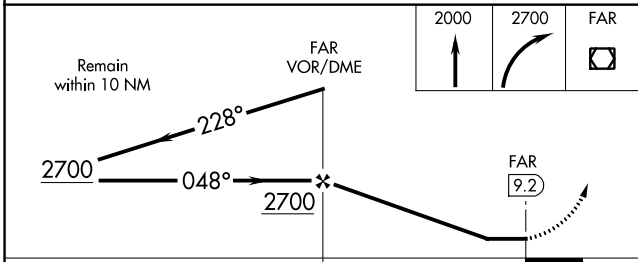

**⚠** MISSED APPROACH: Climb to 2000 then climbing right turn to 2700 direct FAR VOR/DME and hold.

AWOS-3 <b>120.0</b>	FARGO APP CON <b>120.4 377.15</b>	GCO <b>121.725</b>	UNICOM <b>123.0</b> (CTAF) <b>📻</b>
------------------------	--------------------------------------	-----------------------	--

CATEGORY	A	B	C	D
CIRCLING	1740-1¼	822 (900-1¼)	NA	

FAF to MAP 9.2 NM					
Knots	60	90	120	150	180
Min:Sec	9:12	6:08	4:36	3:41	3:04

NC-1, 18 APR 2024 to 16 MAY 2024

NC-1, 18 APR 2024 to 16 MAY 2024