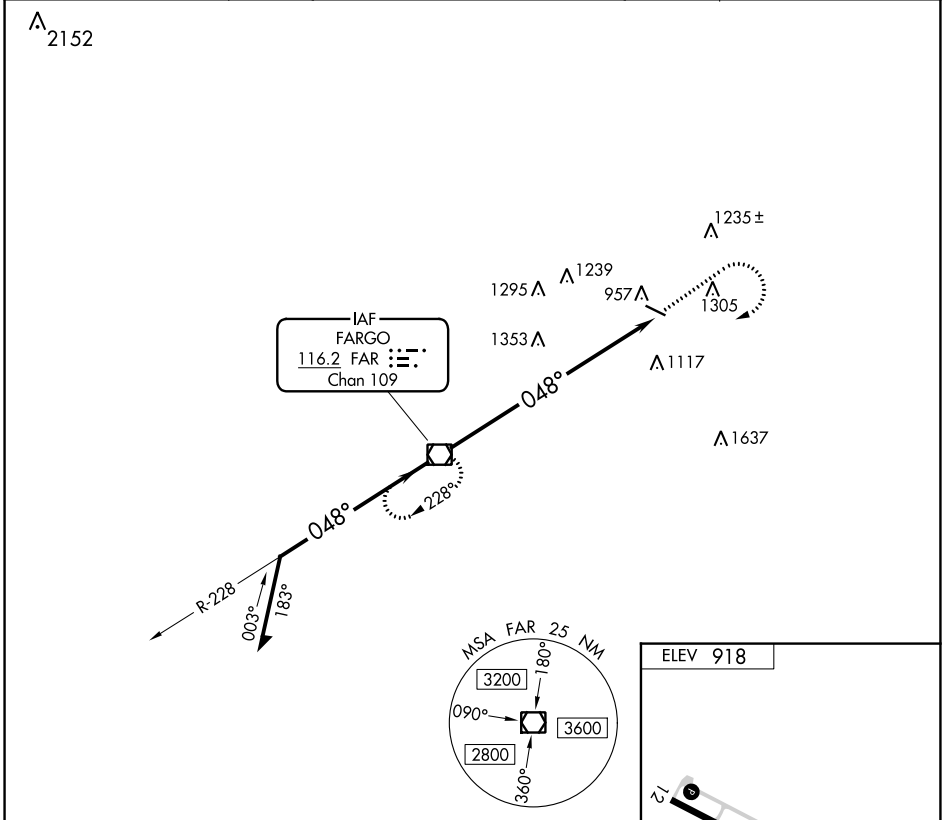

VOR/DME FAR <b>116.2</b> Chan <b>109</b>	APP CRS <b>048°</b>	Rwy Idg TDZE Apt Elev <b>918</b>	N/A N/A <b>918</b>
--	------------------------	---	--------------------------

MOORHEAD MUNI/FLORENCE KLINGENSMITH FLD (JKJ) **VOR-A**

**⚠** MISSED APPROACH: Climb to 2000 then climbing right turn to 2700 direct FAR VOR/DME and hold.

AWOS-3 <b>120.0</b>	FARGO APP CON <b>120.4 377.15</b>	GCO <b>121.725</b>	UNICOM <b>123.0</b> (CTAF) <b>📻</b>
------------------------	--------------------------------------	-----------------------	--

CATEGORY	A	B	C	D
CIRCLING	1740-1¼	822 (900-1¼)	NA	

FAF to MAP 9.2 NM					
Knots	60	90	120	150	180
Min:Sec	9:12	6:08	4:36	3:41	3:04

NC-1, 18 APR 2024 to 16 MAY 2024

NC-1, 18 APR 2024 to 16 MAY 2024