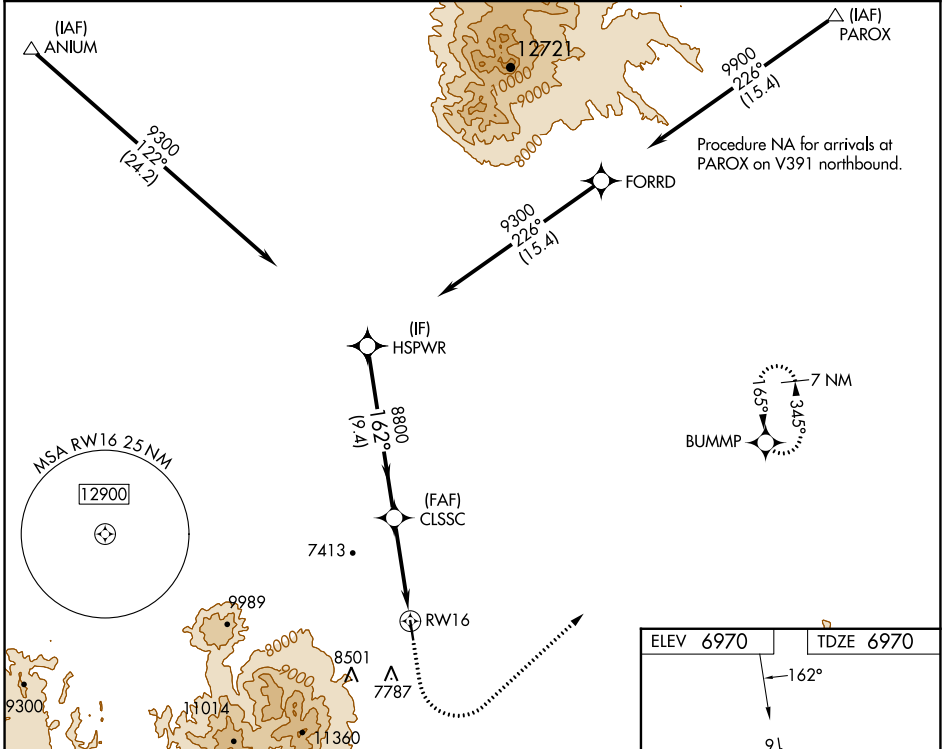

WAAS CH 86246 W16A	APP CRS 162°	Rwy ldg TDZE Apt Elev	5998 6970 6970
--	------------------------	-----------------------------	---

RNAV (GPS) RWY 16

MONTICELLO (U64)

RNP APCH - GPS.	MISSED APPROACH: Climb to 7700 then climbing left turn to 9300 direct BUMMP and hold.
▼ For uncompensated Baro-VNAV systems, LNAV/VNAV NA below -28°C or above 54°C.	

AWOS-3PT 121.025	DENVER CENTER 127.55 256.875	UNICOM 122.8 (CTAF) 0
----------------------------	--	---------------------------------

CATEGORY	A	B	C	D
LPV DA	7170-1	200 (200-1)		NA
LNAV/VNAV DA	7407-1¼	437 (500-1¼)		NA
LNAV MDA	7660-1	690 (700-1)		NA

SW-4, 18 APR 2024 to 16 MAY 2024

SW-4, 18 APR 2024 to 16 MAY 2024

REIL Rws 16 and 34
MIRL Rwy 16-34