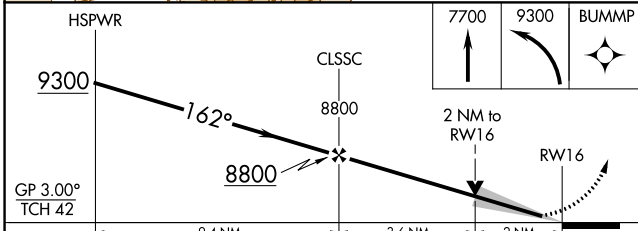

WAAS CH 86246 W16A	APP CRS 162°	Rwy ldg TDZE Apt Elev	5998 6970 6970
--	------------------------	-----------------------------	---

RNAV (GPS) RWY 16

MONTICELLO (U64)

RNP APCH - GPS.	MISSED APPROACH: Climb to 7700 then climbing left turn to 9300 direct BUMMP and hold.
▼ For uncompensated Baro-VNAV systems, LNAV/VNAV NA below -28°C or above 54°C.	

AWOS-3PT 121.025	DENVER CENTER 127.55 256.875	UNICOM 122.8 (CTAF) 0
----------------------------	--	---------------------------------

CATEGORY	A	B	C	D
LPV DA	7170-1	200 (200-1)		NA
LNAV/VNAV DA	7407-1¼	437 (500-1¼)		NA
LNAV MDA	7660-1	690 (700-1)		NA