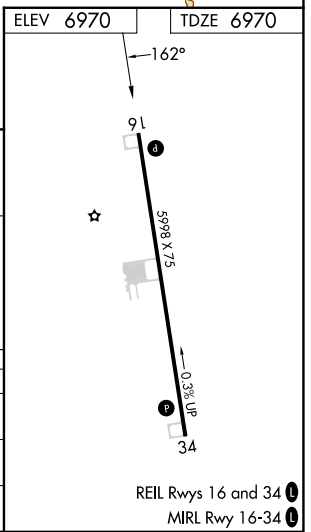

WAAS CH 86246 W16A	APP CRS 162°	Rwy ldg TDZE Apt Elev	5998 6970 6970

RNAV (GPS) RWY 16

MONTICELLO (U64)

RNP APCH - GPS.	MISSED APPROACH: Climb to 7700 then climbing left turn to 9300 direct BUMMP and hold.
▼ For uncompensated Baro-VNAV systems, LNAV/VNAV NA below -28°C or above 54°C.	

AWOS-3PT 121.025	DENVER CENTER 127.55 256.875	UNICOM 122.8 (CTAF) 0

CATEGORY	A	B	C	D
LPV DA	7170-1	200 (200-1)		NA
LNAV/VNAV DA	7407-1¼	437 (500-1¼)		NA
LNAV MDA	7660-1	690 (700-1)		NA

SW-4, 18 APR 2024 to 16 MAY 2024

SW-4, 18 APR 2024 to 16 MAY 2024

REIL Rws 16 and 34
MIRL Rwy 16-34