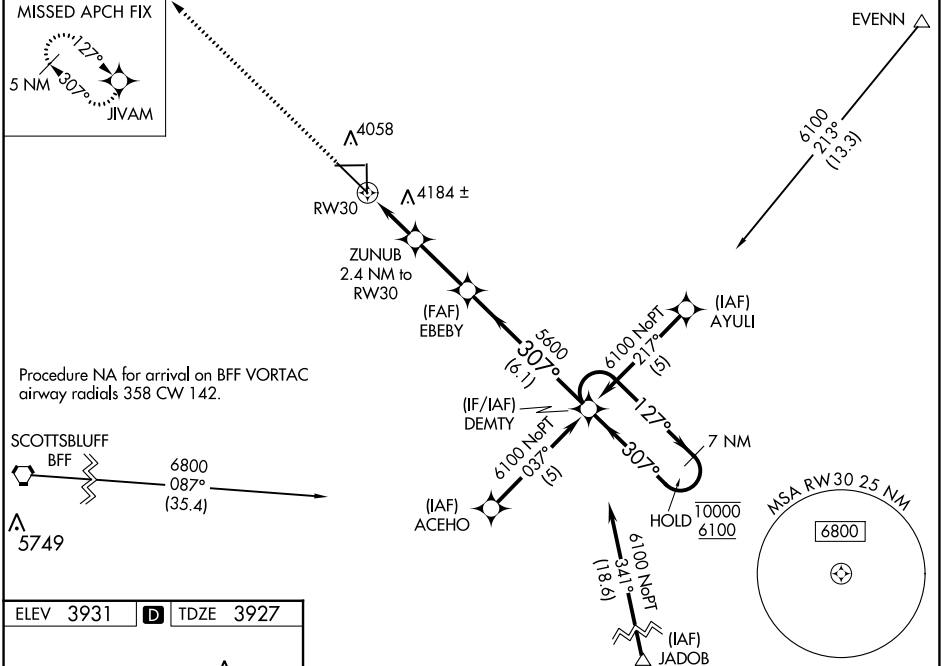

WAAS CH 82102 W30A	APP CRS 307°	Rwy Idg 9202 TDZE 3927 Apt Elev 3931
--	------------------------	---

RNAV (GPS) RWY 30

ALLIANCE MUNI (AIA)

RNP APCH.	MALSR 	MISSED APPROACH: Climb to 5900 direct JIVAM and hold.
ASOS 135.075	DENVER CENTER 127.95 338.2	UNICOM 123.0 (CTAF) 0

CATEGORY	A	B	C	D
LPV DA	4127-½ 200 (200-½)			
LNAV/VNAV DA	4221-½ 294 (300-½)			
LNAV MDA	4400-½ 473 (500-½)		4400-1 473 (500-1)	
CIRCLING	4460-1	4520-1	4580-1¾	4640-2¼
	529 (600-1)	589 (600-1)	649 (700-1¾)	709 (800-2¼)

NC-2, 16 MAY 2024 to 13 JUN 2024

NC-2, 16 MAY 2024 to 13 JUN 2024