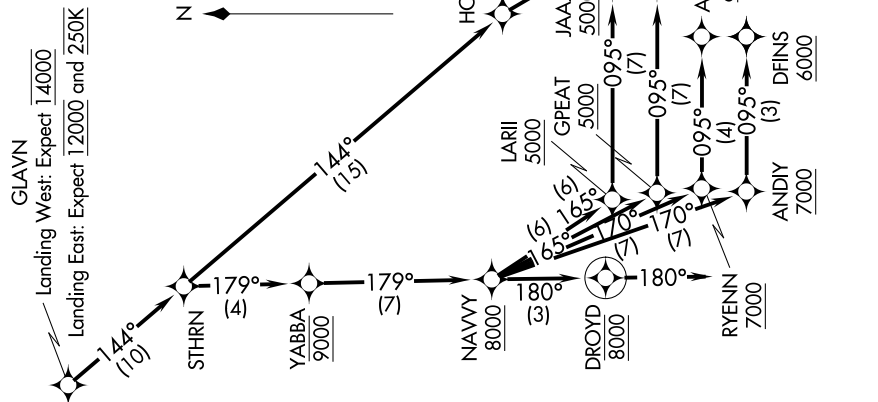

# GLAVN ONE ARRIVAL (RNAV) Arrival Routes

D-ATIS ARR  
119.65  
ATLANTA APP CON  
128.0 379.9

SE-4, 16 MAY 2024 to 13 JUN 2024

- NOTE: RADAR required.
- NOTE: RNAV 1.
- NOTE: DME/DME/IRU or GPS required.
- NOTE: Turboprop aircraft only.
- NOTE: Landing East: Select Rwy 9R, select DFINS approach transition; Landing West: Select Rwy 26R.
- NOTE: Landing Rwy 8L: Select JAAJ approach transition.
- NOTE: Landing Rwy 8R: Select PEARL approach transition.
- NOTE: Landing Rwy 9L: Select AAKAY approach transition.

(NARRATIVE CONTINUED ON FOLLOWING PAGE)

NOTE: Chart not to scale.

SE-4, 16 MAY 2024 to 13 JUN 2024