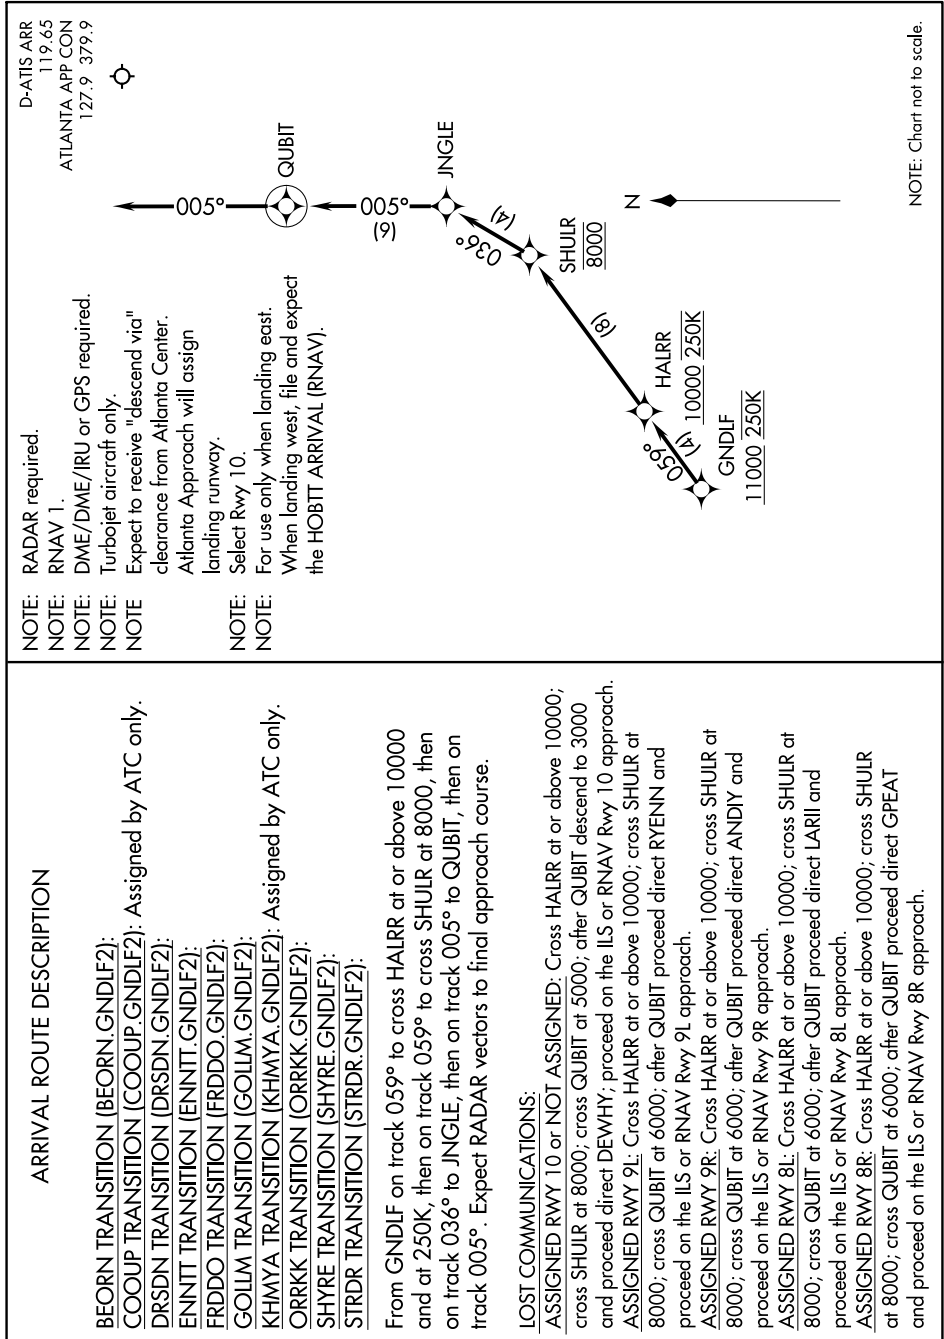

GNDLF TWO ARRIVAL(RNAV) Arrival Routes

SE-4, 16 MAY 2024 to 13 JUN 2024

SE-4, 16 MAY 2024 to 13 JUN 2024