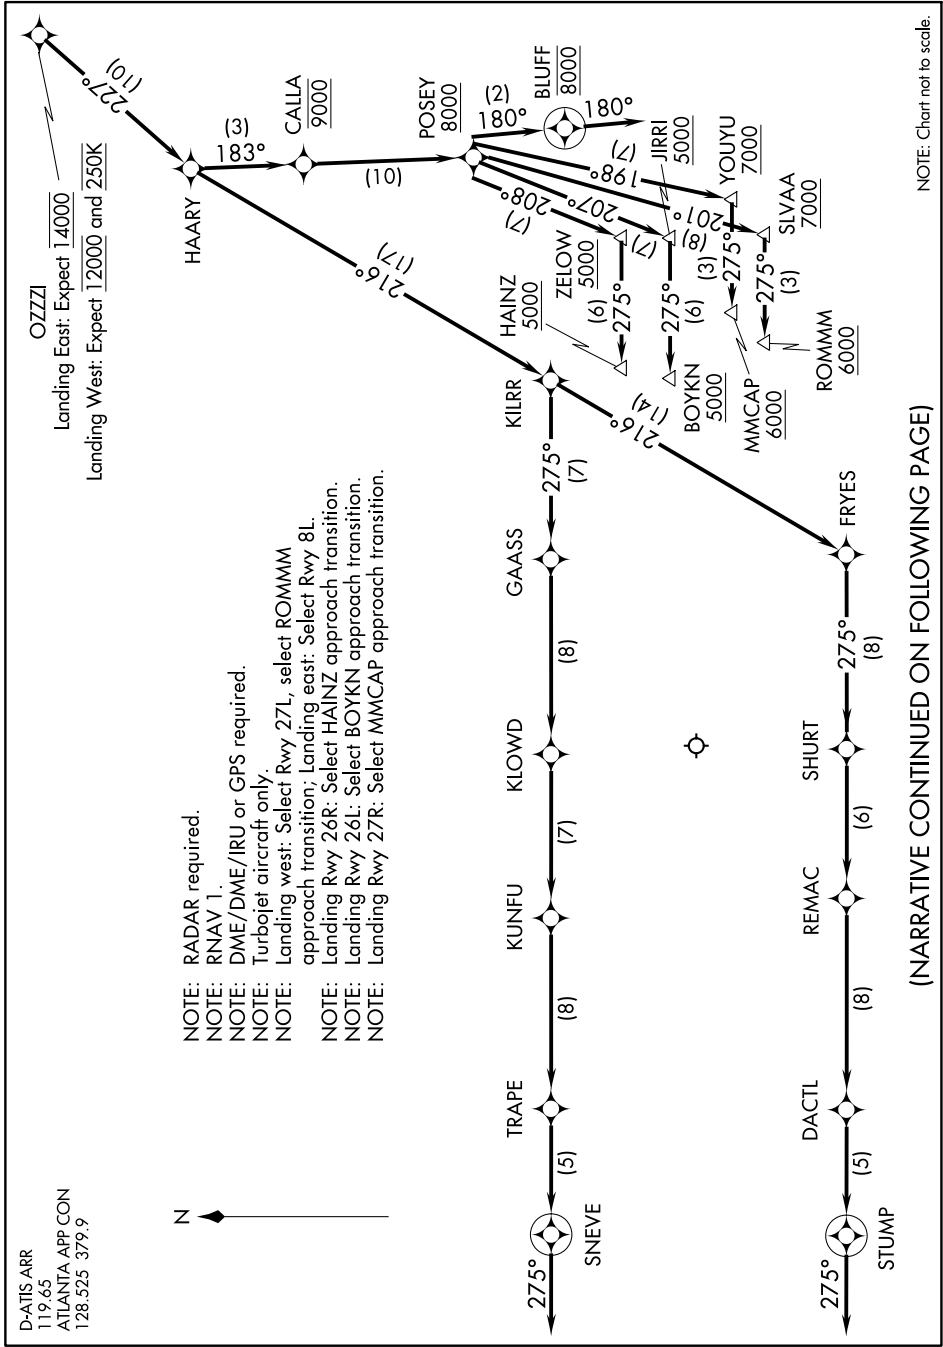

# OZZI ONE ARRIVAL (RNAV) Arrival Routes

SE-4, 16 MAY 2024 to 13 JUN 2024

NOTE: Chart not to scale.

(NARRATIVE CONTINUED ON FOLLOWING PAGE)

SE-4, 16 MAY 2024 to 13 JUN 2024