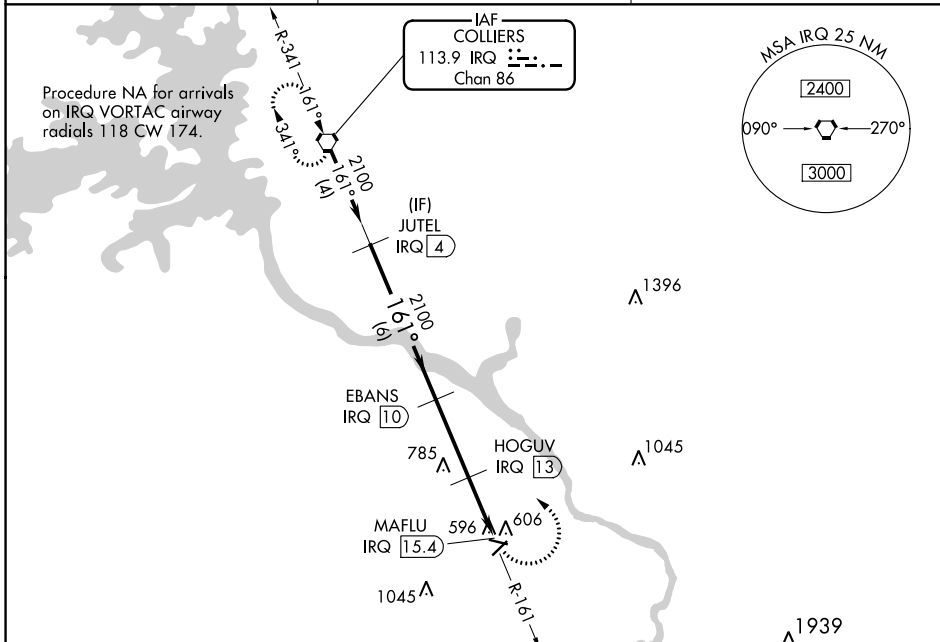

VORTAC IRQ 113.9 Chan 86	APP CRS 161°	Rwy Idg TDZE Apt Elev	N/A N/A 422
--	------------------------	-----------------------------	--

VOR/DME-B
DANIEL FLD (DNL)

⚠ When local altimeter setting not received, use Augusta Rgnl at Bush Fld altimeter setting and increase all MDA 60 feet.
⚠ Procedure NA at night. Helicopter visibility reduction below 1 SM NA.

MISSED APPROACH: Climbing left turn to 2100 direct IRQ VORTAC and hold.

ASOS 135.275	AUGUSTA APP CON ★ 126.8 270.3	UNICOM 123.05 (CTAF) 0
------------------------	---	---

CATEGORY	A	B	C	D
C CIRCLING	920-1 498 (500-1)		1400-3 978 (1000-3)	

REIL Rwy 11 **0**
MIRL Rwys 5-23 and 11-29 **0**

SE-4, 16 MAY 2024 to 13 JUN 2024

SE-4, 16 MAY 2024 to 13 JUN 2024