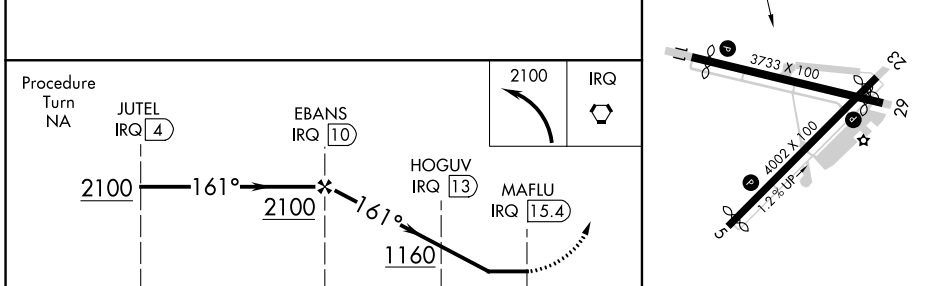

VORTAC IRQ 113.9 Chan 86	APP CRS 161°	Rwy Idg TDZE Apt Elev	N/A N/A 422
--	------------------------	-----------------------------	--

VOR/DME-B
DANIEL FLD (DNL)

⚠ When local altimeter setting not received, use Augusta Rgnl at Bush Fld altimeter setting and increase all MDA 60 feet.
⚠ Procedure NA at night. Helicopter visibility reduction below 1 SM NA.

MISSED APPROACH: Climbing left turn to 2100 direct IRQ VORTAC and hold.

ASOS 135.275	AUGUSTA APP CON ★ 126.8 270.3	UNICOM 123.05 (CTAF) 0
------------------------	---	---

CATEGORY	A	B	C	D
C CIRCLING	920-1 498 (500-1)		1400-3 978 (1000-3)	

REIL Rwy 11 **0**
MIRL Rwys 5-23 and 11-29 **0**

SE-4, 16 MAY 2024 to 13 JUN 2024

SE-4, 16 MAY 2024 to 13 JUN 2024