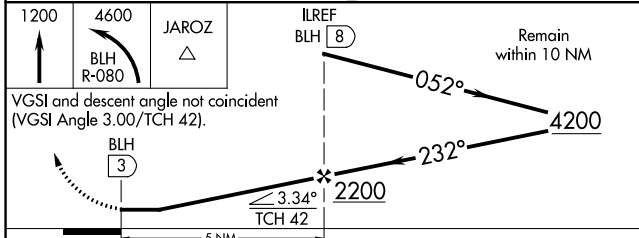

VORTAC BLH 117.4 Chan 121	APP CRS 232°	Rwy Idg TDZE 394 Apt Elev 397
---	------------------------	---

VOR/DME RWY 26

BLYTHE (BLH)

⚠ MISSED APPROACH: Climb to 1200 then climbing left turn to 4600 via BLH VORTAC R-080 to JAROZ/1.5 DME and hold.

ASOS 120.175	LOS ANGELES CENTER 128.15 285.6	UNICOM 122.8 (CTAF)
------------------------	---	-------------------------------

SW-3, 16 MAY 2024 to 13 JUN 2024

SW-3, 16 MAY 2024 to 13 JUN 2024

BLYTHE
117.4 BLH
Chan 121