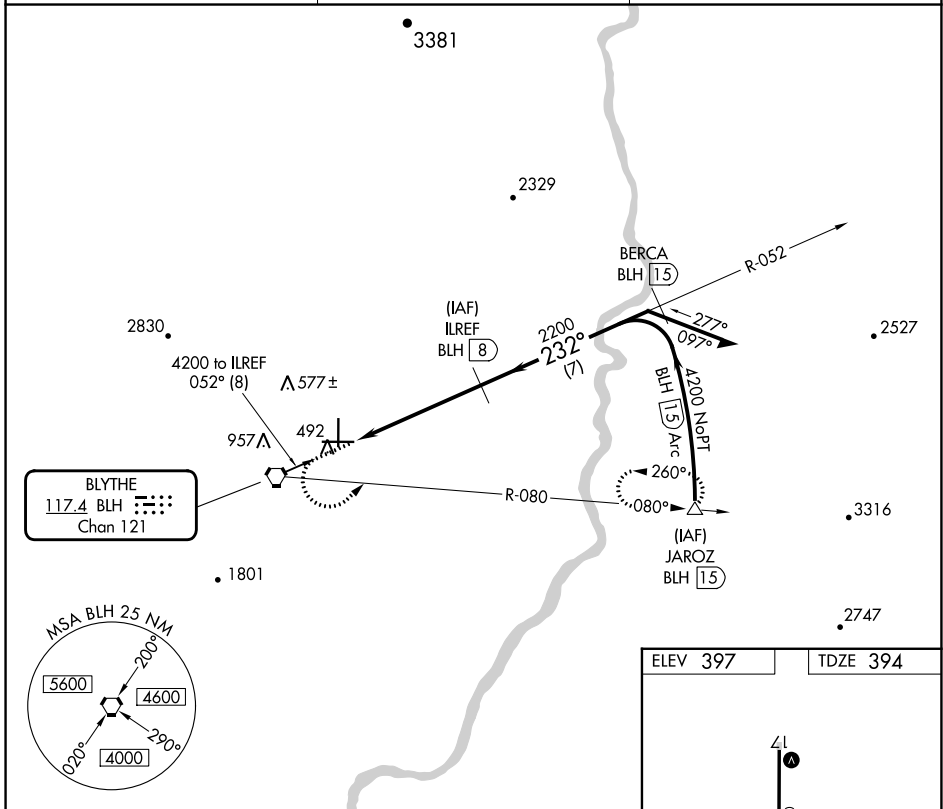

VORTAC BLH 117.4 Chan 121	APP CRS 232°	Rwy Idg TDZE 394 Apt Elev 397
---	------------------------	---

VOR/DME RWY 26

BLYTHE (BLH)

⚠ MISSED APPROACH: Climb to 1200 then climbing left turn to 4600 via BLH VORTAC R-080 to JAROZ/1.5 DME and hold.

ASOS 120.175	LOS ANGELES CENTER 128.15 285.6	UNICOM 122.8 (CTAF)
------------------------	---	-------------------------------

SW-3, 16 MAY 2024 to 13 JUN 2024

SW-3, 16 MAY 2024 to 13 JUN 2024

BLYTHE
117.4 BLH
Chan 121

ELEV 397	TDZE 394
----------	----------

CATEGORY	A	B	C	D
S-26	760-1	366 (400-1)		760-1¼ 366 (400-1¼)
CIRCLING	840-1 443 (500-1)	860-1 463 (500-1)	960-1½ 563 (600-1½)	1260-2¾ 863 (900-2¾)

MIRL Rwy 8-26 and 17-35