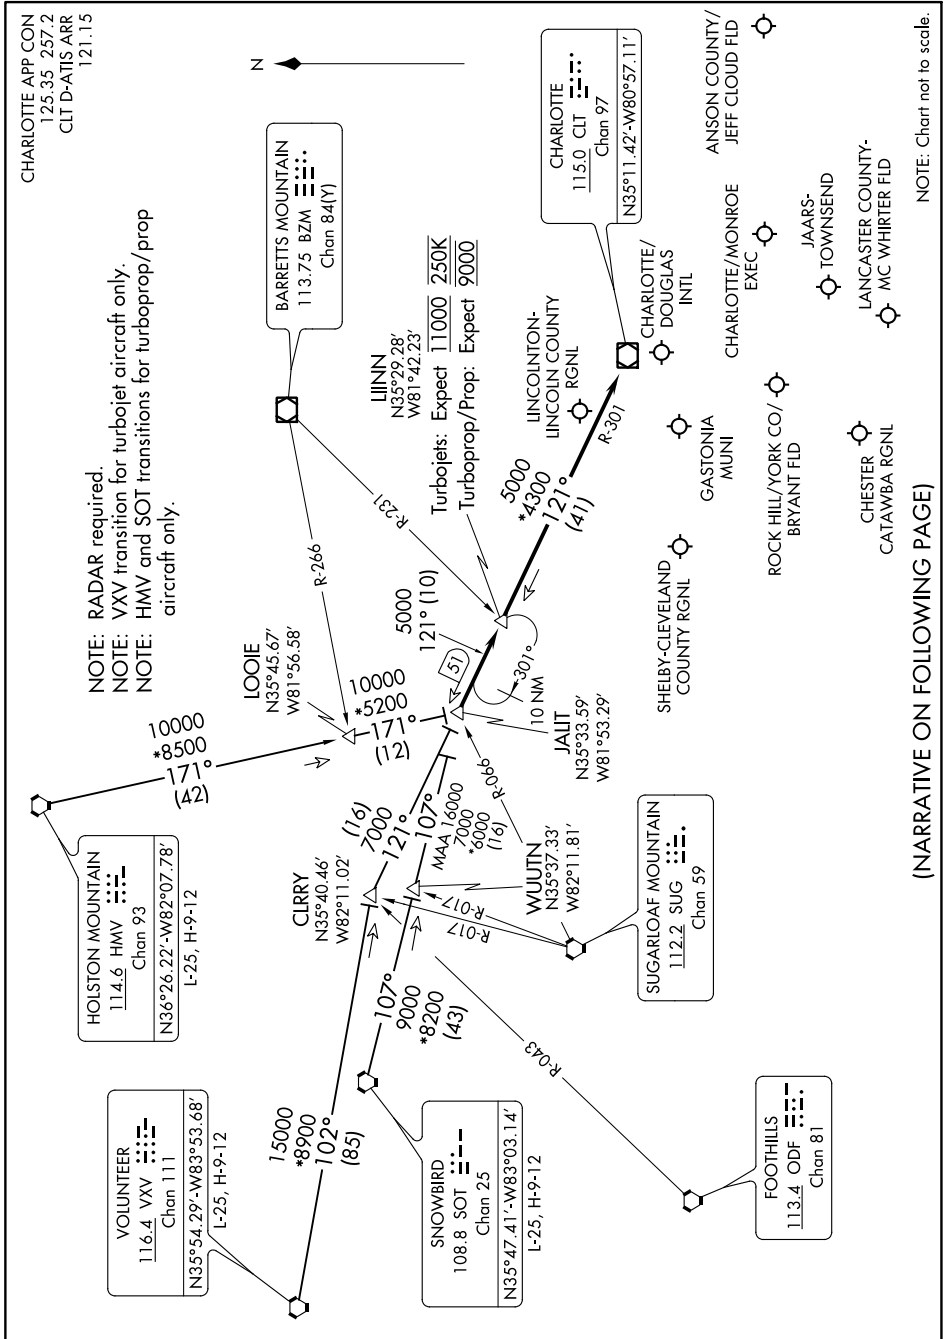

LIINN THREE ARRIVAL

CHARLOTTE, NORTH CAROLINA

SE-2, 16 MAY 2024 to 13 JUN 2024

NOTE: Chart not to scale.

(NARRATIVE ON FOLLOWING PAGE)

SE-2, 16 MAY 2024 to 13 JUN 2024

LIINN THREE ARRIVAL

CHARLOTTE, NORTH CAROLINA