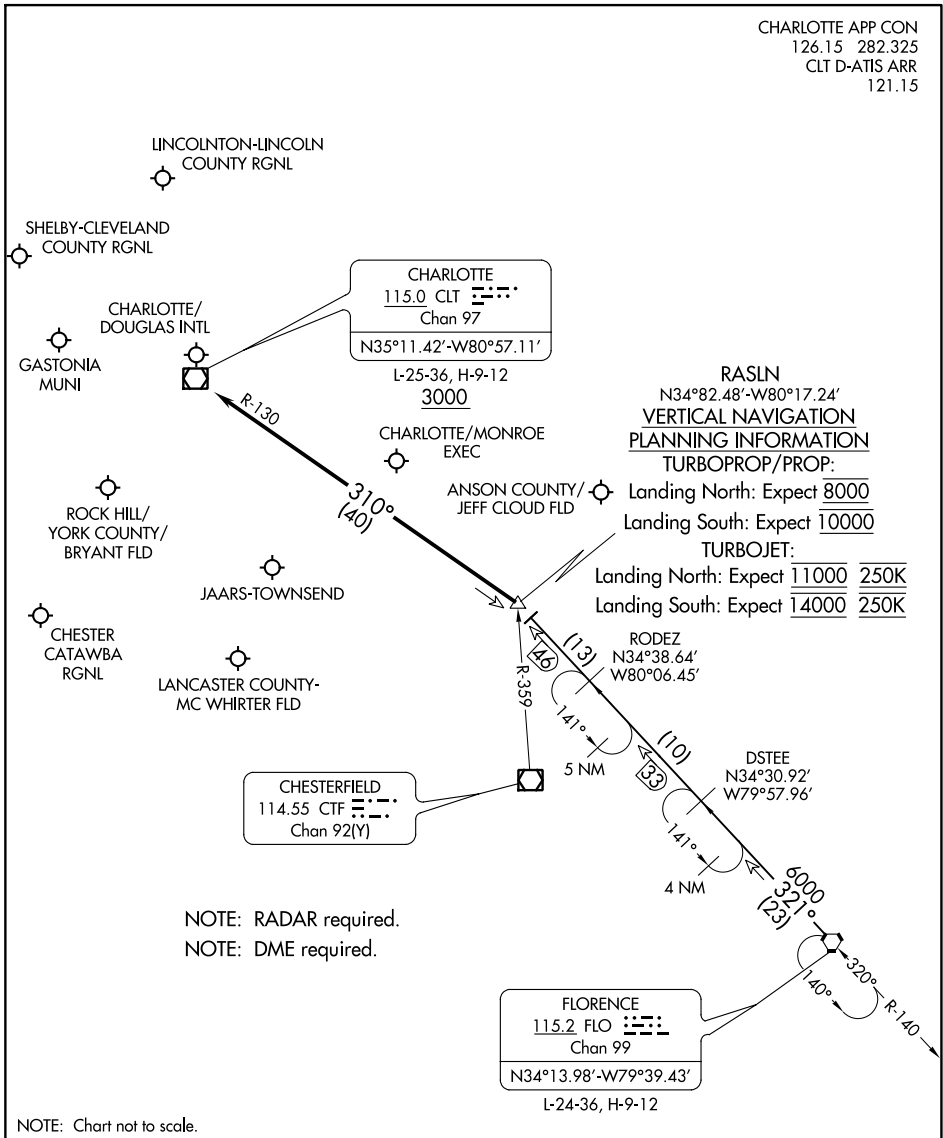

RASLN THREE ARRIVAL

CHARLOTTE, NORTH CAROLINA

CHARLOTTE APP CON
126.15 282.325
CLT D-ATIS ARR
121.15

SE-2, 16 MAY 2024 to 13 JUN 2024

SE-2, 16 MAY 2024 to 13 JUN 2024

ARRIVAL ROUTE DESCRIPTION

FLORENCE TRANSITION (FLO.RASLN3): From over FLO VORTAC on FLO R-321 to RASLN INT. Thence

. . . . from RASLN on CLT R-130 to cross CLT VOR/DME at or above 3000. Expect RADAR vectors to destination airport or final approach course prior to CLT VOR/DME.

RASLN THREE ARRIVAL

CHARLOTTE, NORTH CAROLINA