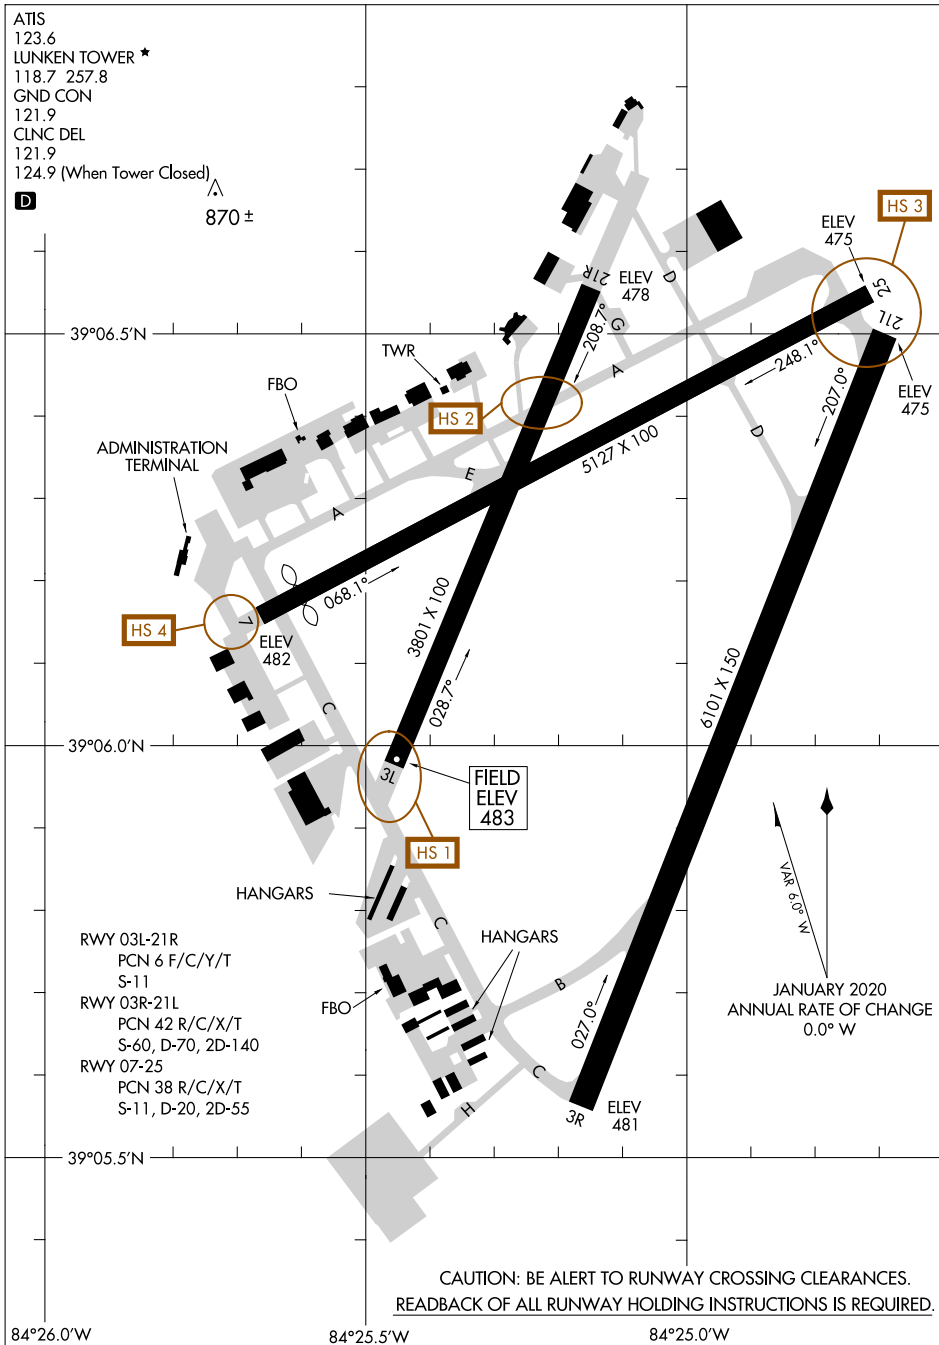

23166

AIRPORT DIAGRAM

AL-83 (FAA)

CINCINNATI MUNI/LUNKEN FLD (LJK)
CINCINNATI, OHIO

ATIS 123.6
 LUNKEN TOWER ★ 118.7 257.8
 GND CON 121.9
 CLNC DEL 121.9
 124.9 (When Tower Closed)

870 ±

EC-2, 16 MAY 2024 to 13 JUN 2024

EC-2, 16 MAY 2024 to 13 JUN 2024

AIRPORT DIAGRAM

23166

CINCINNATI, OHIO
CINCINNATI MUNI/LUNKEN FLD (LJK)