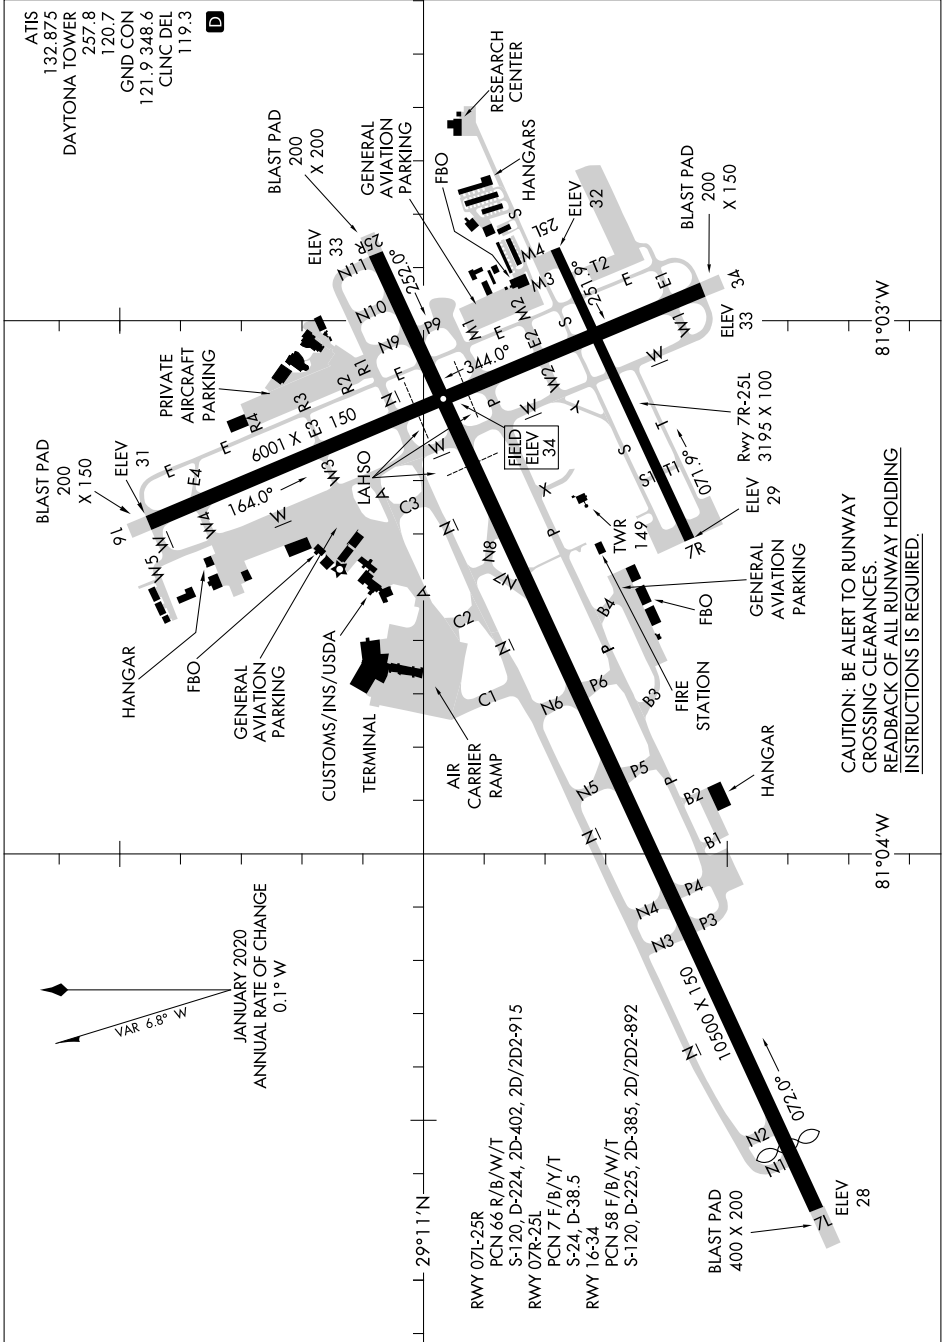

23110

AIRPORT DIAGRAM

DAYTONA BEACH INTL (DAB)
DAYTONA BEACH, FLORIDA

AL-110 (FAA)

SE-3, 16 MAY 2024 to 13 JUN 2024

CAUTION: BE ALERT TO RUNWAY CROSSING CLEARANCES. READBACK OF ALL RUNWAY HOLDING INSTRUCTIONS IS REQUIRED.

SE-3, 16 MAY 2024 to 13 JUN 2024

AIRPORT DIAGRAM

23110

DAYTONA BEACH, FLORIDA
DAYTONA BEACH INTL (DAB)