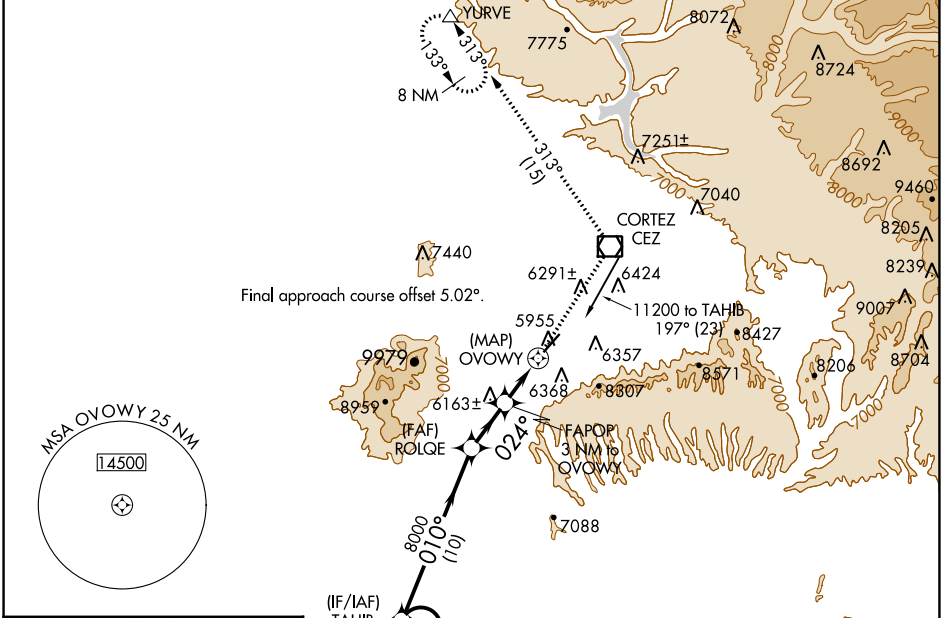

APP CRS	Rwy Idg	7205
024°	TDZE	5918
	Apt Elev	5918

RNAV (GPS) RWY 3

CORTEZ MUNI (CEZ)

RNP APCH.	<p>MISSED APPROACH: Climb to 9800 direct CEZ VOR/DME and on track 313° to YURVE and hold.</p>
<p>▽ ▲</p> <p>Rwy 3 helicopter visibility reduction below ¾ SM NA.</p>	

ASOS 135.625	DENVER CENTER 118.575 348.7	UNICOM 122.8 (CTAF) 0
------------------------	---------------------------------------	---------------------------------

ELEV 5918	D	TDZE 5918
-----------	----------	-----------

CATEGORY	A	B	C	D
LNAV MDA	6440-1	522 (600-1)	6440-1½	522 (600-1½)

SW-1, 16 MAY 2024 to 13 JUN 2024

SW-1, 16 MAY 2024 to 13 JUN 2024