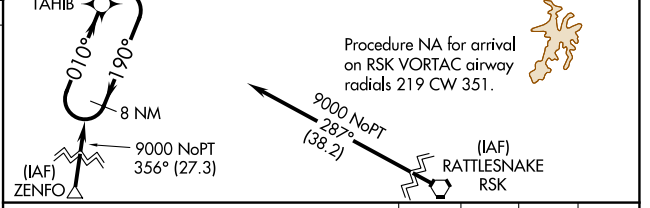

CATEGORY	A	B	C	D
LNAV MDA	6440-1	522 (600-1)	6440-1½	522 (600-1½)

SW-1, 16 MAY 2024 to 13 JUN 2024

SW-1, 16 MAY 2024 to 13 JUN 2024