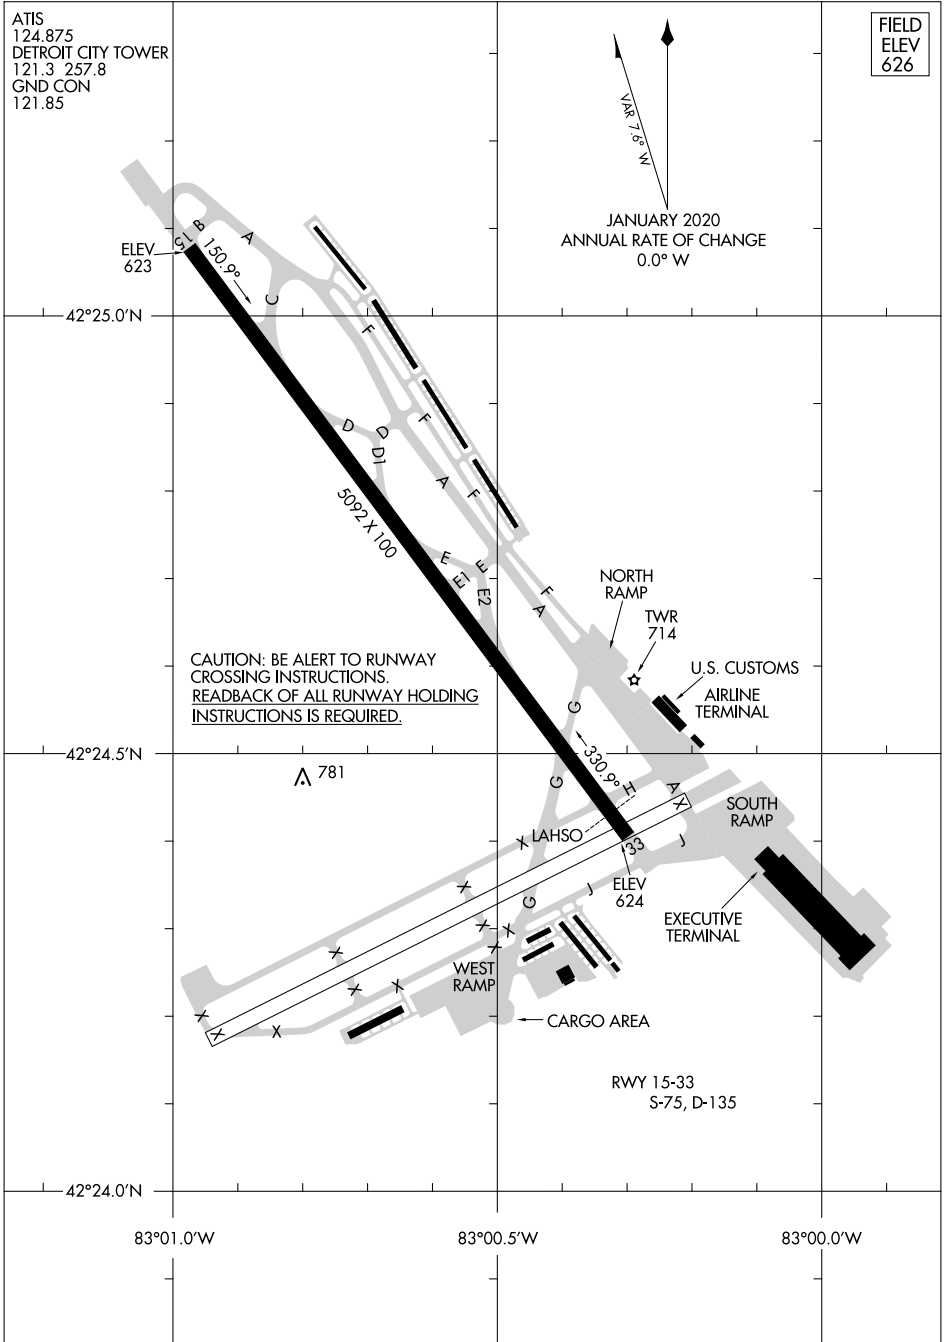

24137

AIRPORT DIAGRAM

AL-118 (FAA)

COLEMAN A YOUNG MUNI (D'E'T)

DETROIT, MICHIGAN

ATIS
 124.875
 DETROIT CITY TOWER
 121.3 257.8
 GND CON
 121.85

FIELD
 ELEV
 626

EC-1, 16 MAY 2024 to 13 JUN 2024

EC-1, 16 MAY 2024 to 13 JUN 2024

AIRPORT DIAGRAM

24137

DETROIT, MICHIGAN

COLEMAN A YOUNG MUNI (D'E'T)