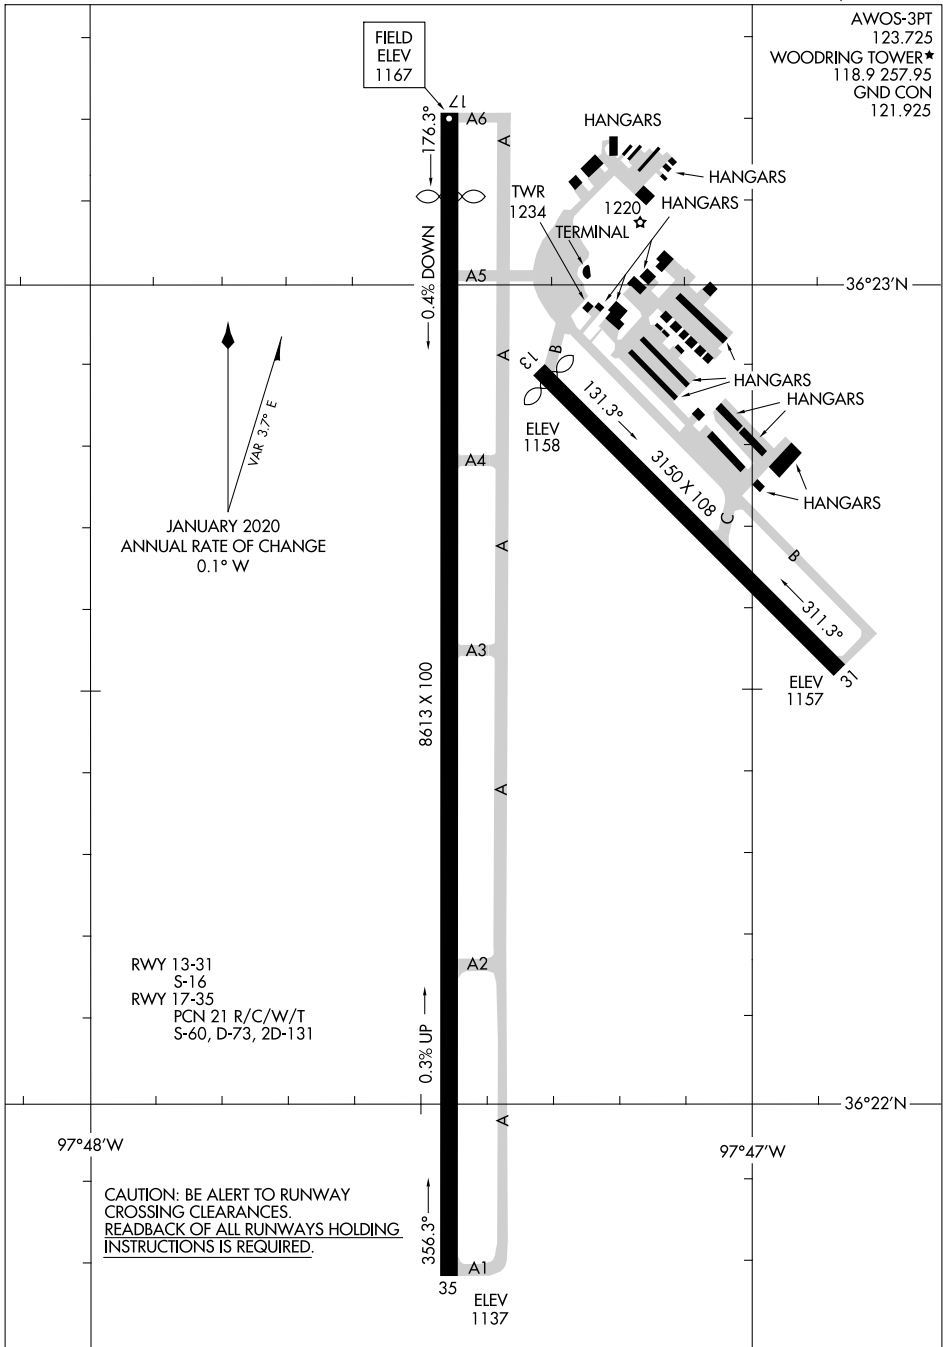

AIRPORT DIAGRAM

AL-136 (FAA)

ENID WOODRING RGNL (WDG)

ENID, OKLAHOMA

AWOS-3PT
123.725
WOODRING TOWER★
118.9 257.95
GND CON
121.925

FIELD
ELEV
1167

SC-1, 16 MAY 2024 to 13 JUN 2024

SC-1, 16 MAY 2024 to 13 JUN 2024

AIRPORT DIAGRAM

ENID WOODRING RGNL (WDG)

ENID, OKLAHOMA