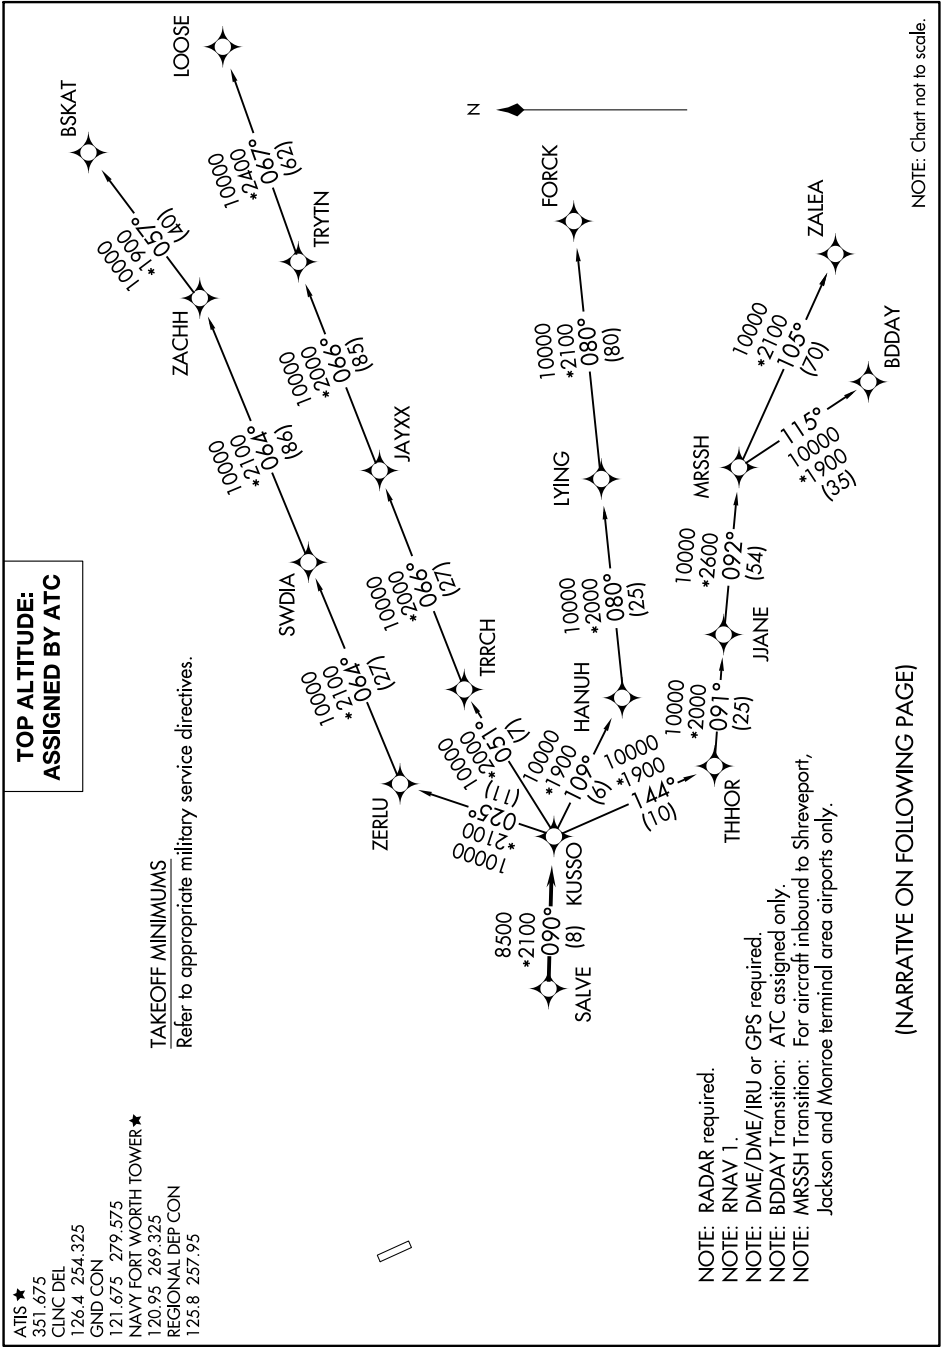

KUSSO ONE DEPARTURE (RNAV)

FORT WORTH, TEXAS

SC-2, 16 MAY 2024 to 13 JUN 2024

**TOP ALTITUDE:
ASSIGNED BY ATC**

TAKEOFF MINIMUMS

Refer to appropriate military service directives.

ATIS ★
 351.675
 CLNC DEL
 126.4 254.325
 GND CON
 121.675 279.575
 NAVY FORT WORTH TOWER ★
 120.95 269.325
 REGIONAL DEP CON
 125.8 257.95

NOTE: Chart not to scale.

(NARRATIVE ON FOLLOWING PAGE)

SC-2, 16 MAY 2024 to 13 JUN 2024