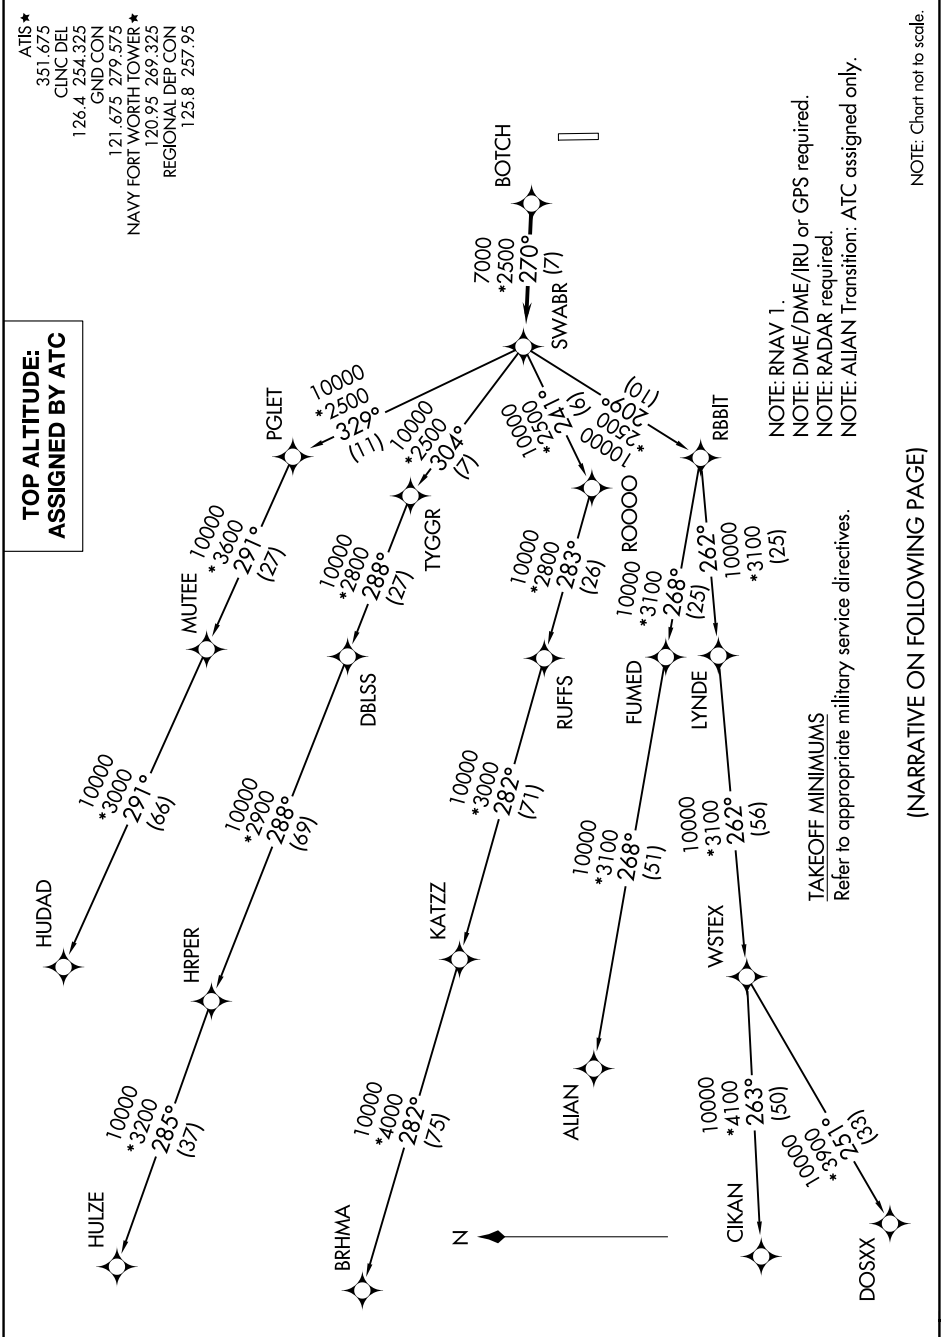

# SWABR ONE DEPARTURE (RNAV)

SC-2, 16 MAY 2024 to 13 JUN 2024

# SWABR ONE DEPARTURE (RNAV)

(NARRATIVE ON FOLLOWING PAGE)

SC-2, 16 MAY 2024 to 13 JUN 2024