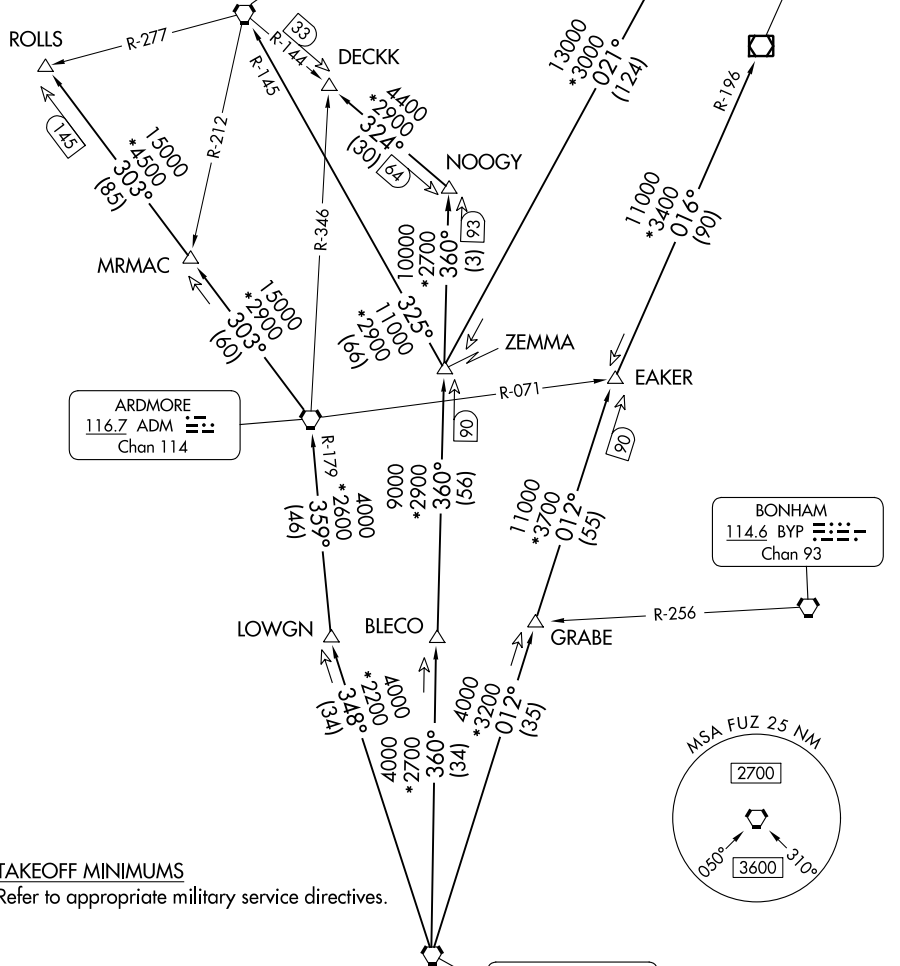

TEXOMA FIVE DEPARTURE

AL-160 (FAA)

FORT WORTH NAS JRB (CARSWELL FLD) (NF'W)

FORT WORTH, TEXAS

REGIONAL DEP CON
 125.8 257.95
 ATIS ★
 351.675
 CLNC DEL
 126.4 254.325
 GND CON
 121.675 279.575
 NAVY FORT WORTH TOWER ★
 120.95 269.325

**TOP ALTITUDE:
 ASSIGNED BY ATC**

TULSA
 114.4 TUL :...:
 Chan 91

RADAR and DME required.

WILL ROGERS
 114.1 IRW :...:
 Chan 88

OKMULGEE
 114.9 OKM :...:
 Chan 96

ARDMORE
 116.7 ADM :...:
 Chan 114

BONHAM
 114.6 BYP :...:
 Chan 93

RANGER
 115.7 FUZ :...:
 Chan 104

TAKEOFF MINIMUMS
 Refer to appropriate military service directives.

NOTE: Chart not to scale.

(CONTINUED ON FOLLOWING PAGE)

SC-2, 16 MAY 2024 to 13 JUN 2024

SC-2, 16 MAY 2024 to 13 JUN 2024