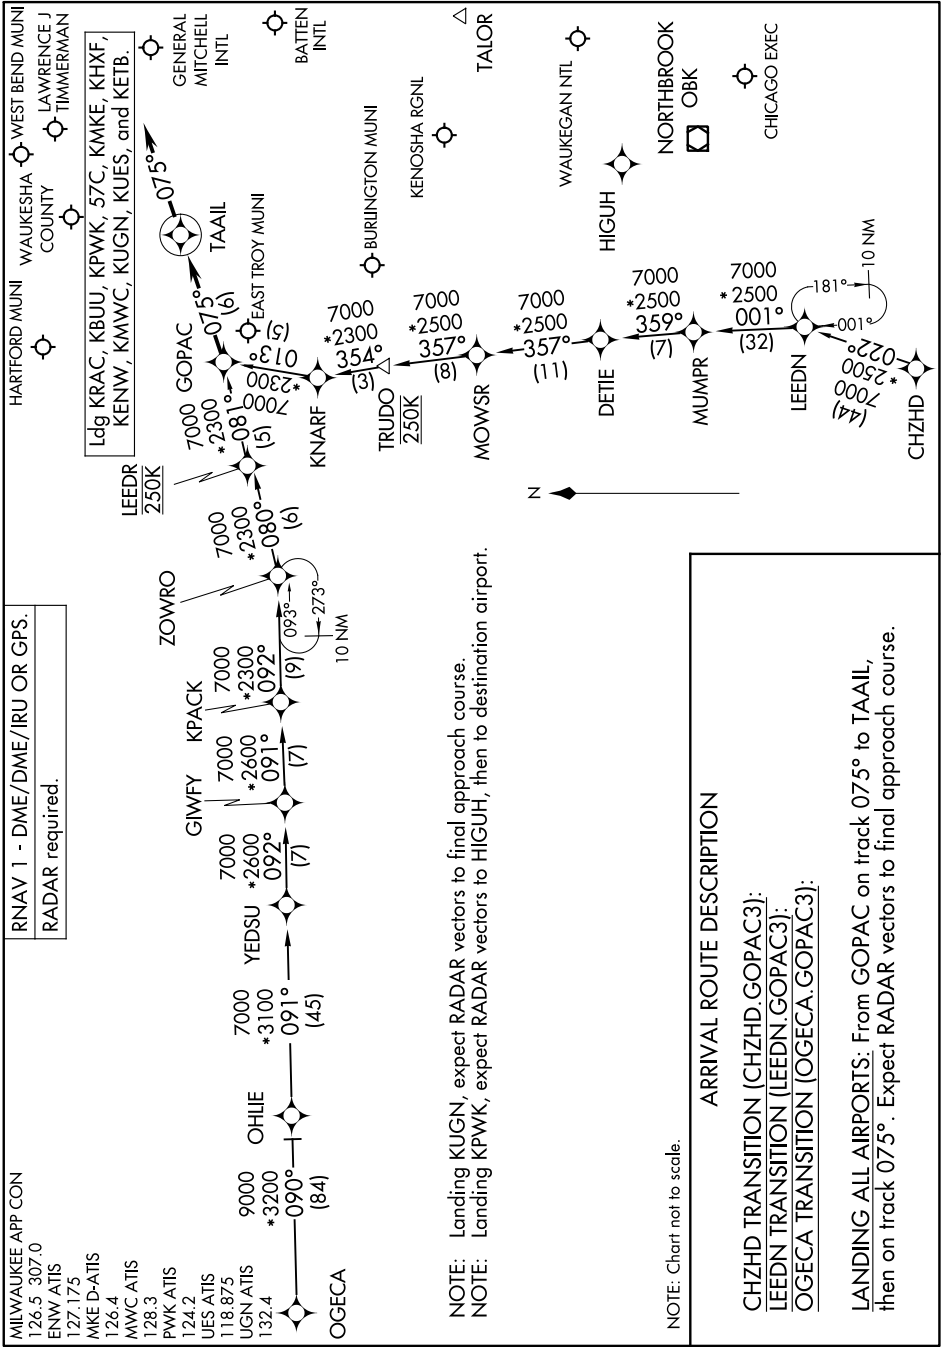

GOPAC THREE ARRIVAL(RNAV)

AL-262 (FAA)

MILWAUKEE, WISCONSIN

EC-3, 16 MAY 2024 to 13 JUN 2024

GOPAC THREE ARRIVAL(RNAV)

MILWAUKEE, WISCONSIN

EC-3, 16 MAY 2024 to 13 JUN 2024

MILWAUKEE APP CON
126.5 307.0
ENW ATIS
127.175
MKE D-ATIS
126.4
MWC ATIS
128.3
PWK ATIS
124.2
UES ATIS
118.875
UGN ATIS
132.4
OGECA

RNAV 1 - DME/DME/IRU OR GPS.
RADAR required.

ARRIVAL ROUTE DESCRIPTION

CHZHD TRANSITION (CHZHD.GOPAC3):
LEEDN TRANSITION (LEEDN.GOPAC3):
OGECA TRANSITION (OGECA.GOPAC3):

LANDING ALL AIRPORTS: From GOPAC on track 075° to TAAIL, then on track 075°. Expect RADAR vectors to final approach course.

NOTE: Landing KUGN, expect RADAR vectors to final approach course.
 NOTE: Landing KPWK, expect RADAR vectors to destination airport.

NOTE: Chart not to scale.