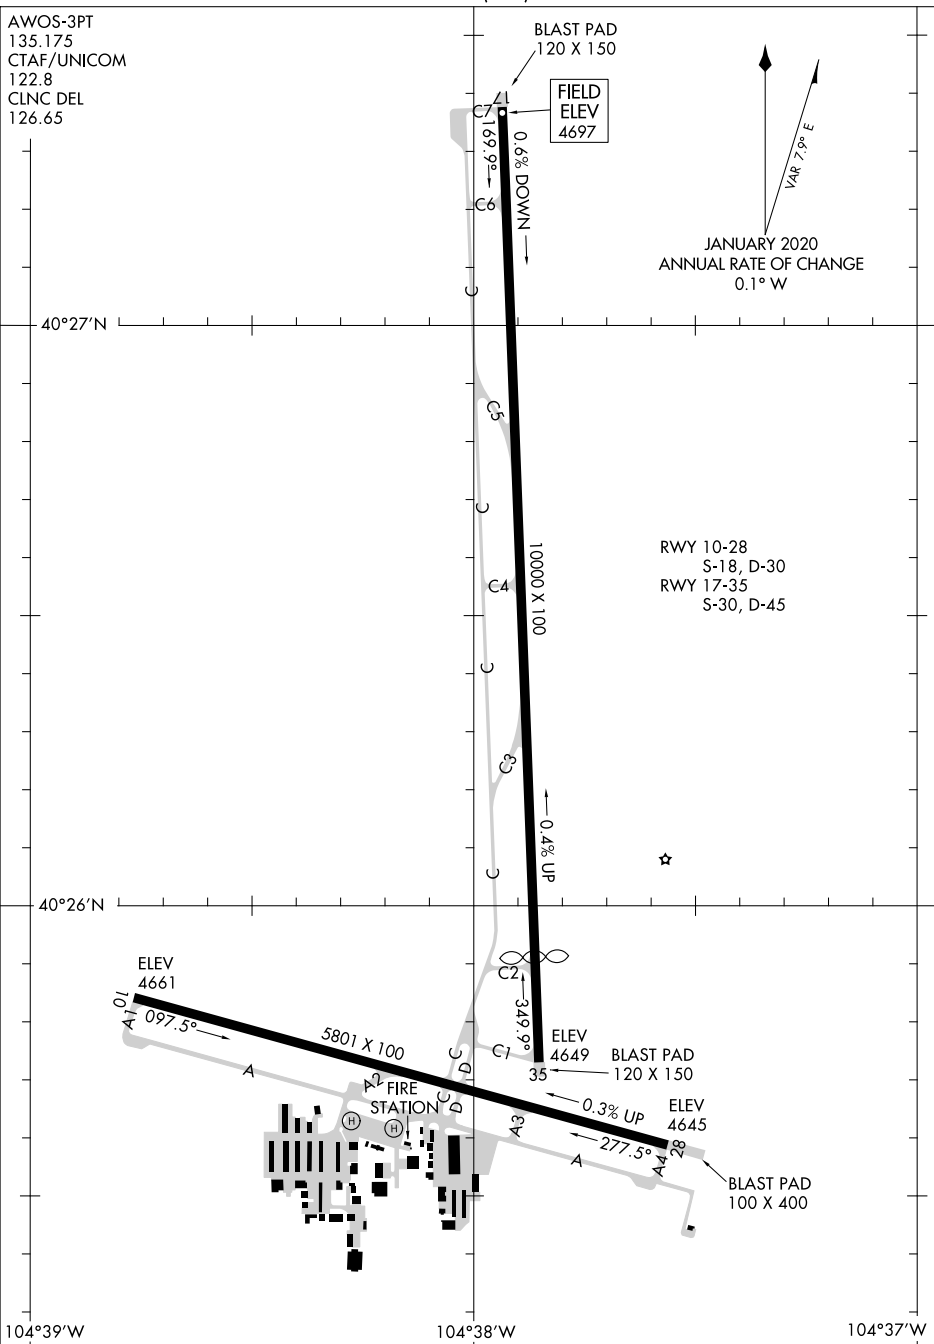

20086

# AIRPORT DIAGRAM

GREELEY-WELD COUNTY (GX Y)  
GREELEY, COLORADO

AL-325 (FAA)

AWOS-3PT  
135.175  
CTAF/UNICOM  
122.8  
CLNC DEL  
126.65

SW-1, 16 MAY 2024 to 13 JUN 2024

SW-1, 16 MAY 2024 to 13 JUN 2024

# AIRPORT DIAGRAM

20086

GREELEY, COLORADO  
GREELEY-WELD COUNTY (GX Y)