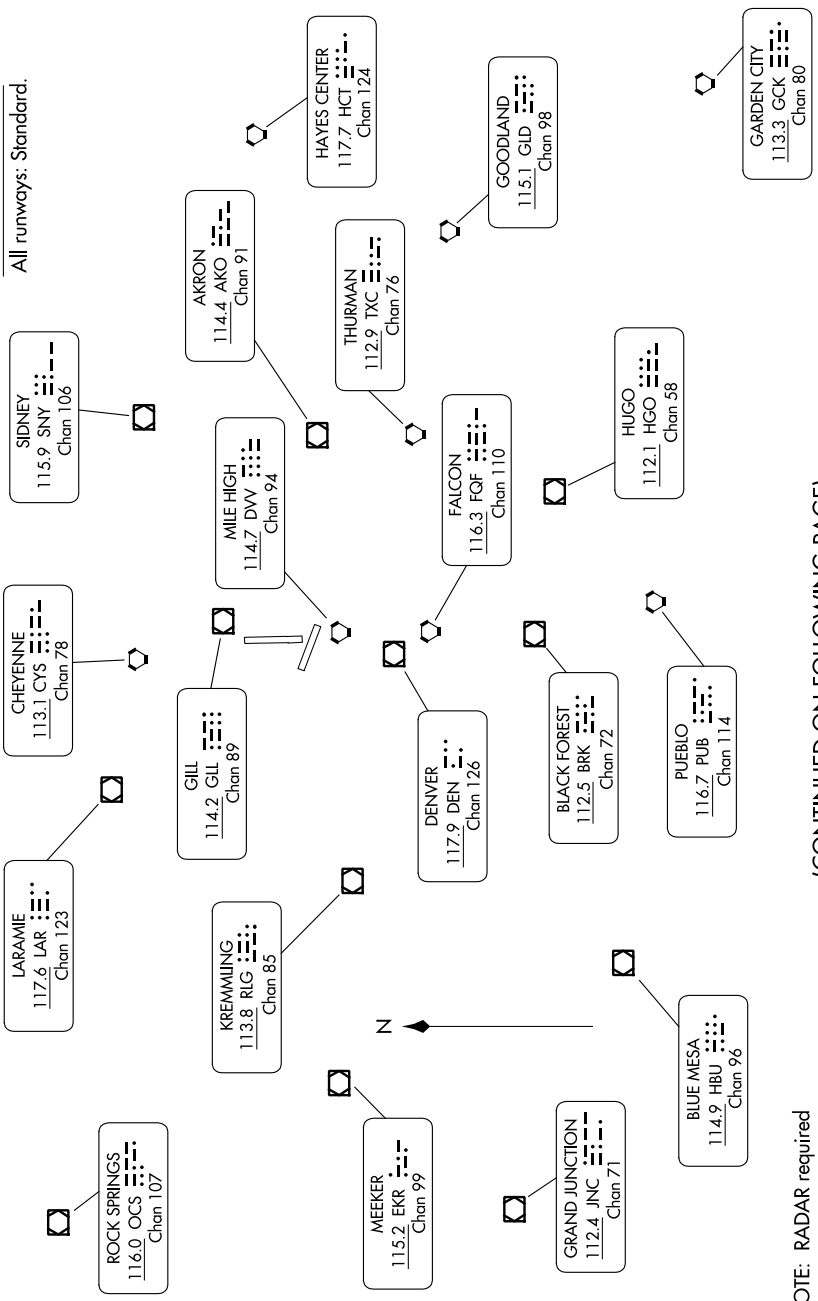

DENVER TWO DEPARTURE

AL-325 (FAA)

GREELEY-WELD COUNTY (GXY)
GREELEY, COLORADO

TAKEOFF MINIMUMS
All runways: Standard.

SW-1, 16 MAY 2024 to 13 JUN 2024

DENVER DEP CON
134.85 251.125
CLNC DEL
126.65

(CONTINUED ON FOLLOWING PAGE)

SW-1, 16 MAY 2024 to 13 JUN 2024

NOTE: RADAR required
NOTE: Chart not to scale.

DENVER TWO DEPARTURE

GREELEY, COLORADO
GREELEY-WELD COUNTY (GXY)