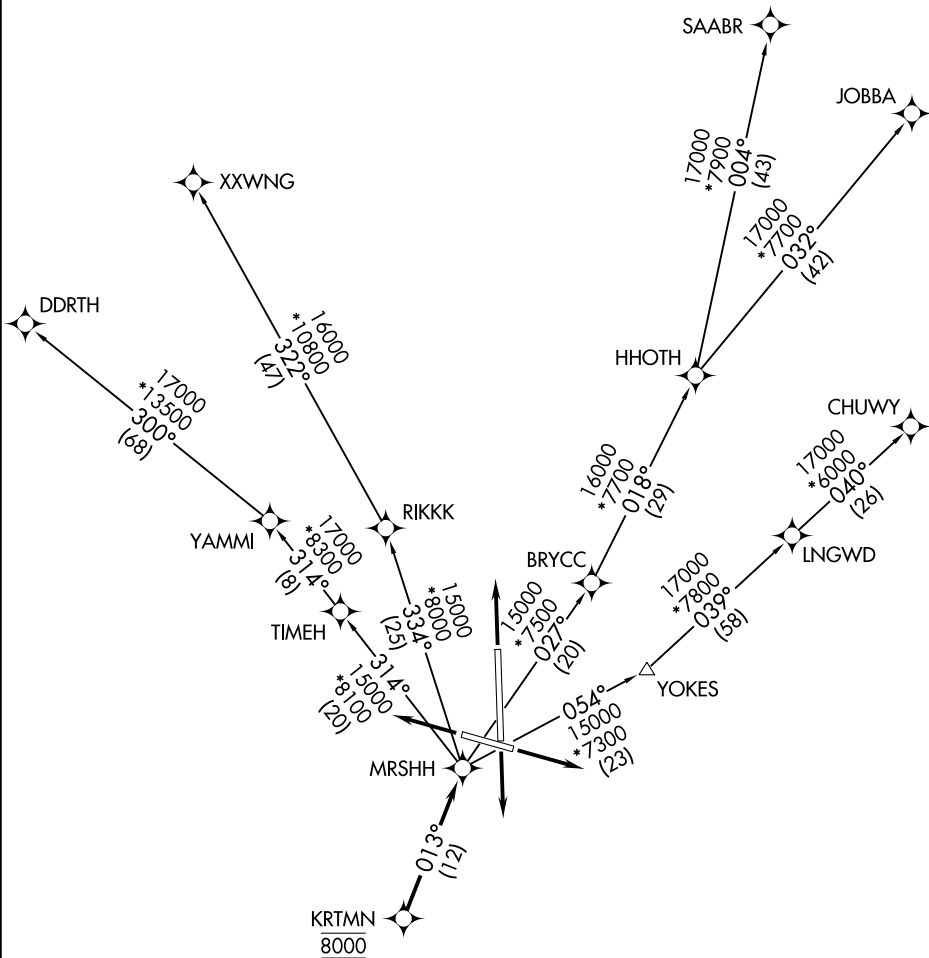

CLNC DEL
126.65
DENVER DEP CON
134.85 251.125

**TOP ALTITUDE:
FL230**

SW-1, 16 MAY 2024 to 13 JUN 2024

SW-1, 16 MAY 2024 to 13 JUN 2024

TAKEOFF MINIMUMS

Rwys 10, 17, 28, 35: Standard.

NOTE: DME/DME/IRU or GPS required.

NOTE: RNAV 1.

NOTE: Turbojets only.

NOTE: RADAR required.

NOTE: Chart not to scale.

(NARRATIVE ON FOLLOWING PAGE)