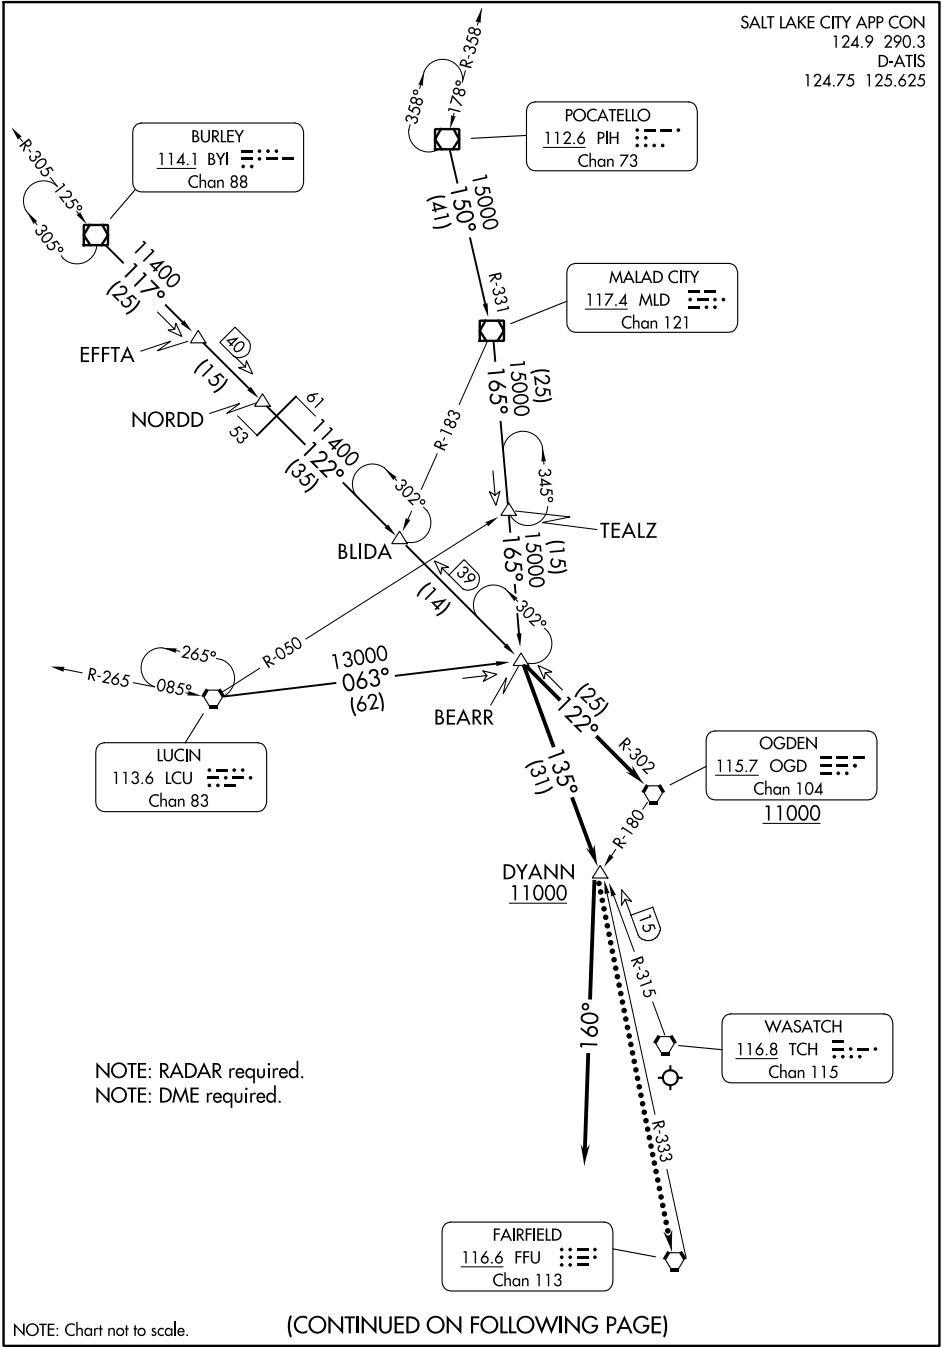

BEARR FIVE ARRIVAL

SALT LAKE CITY APP CON
124.9 290.3
D-ATIS
124.75 125.625

AL-365 (FAA)

SW-4, 16 MAY 2024 to 13 JUN 2024

SW-4, 16 MAY 2024 to 13 JUN 2024

NOTE: Chart not to scale.

(CONTINUED ON FOLLOWING PAGE)