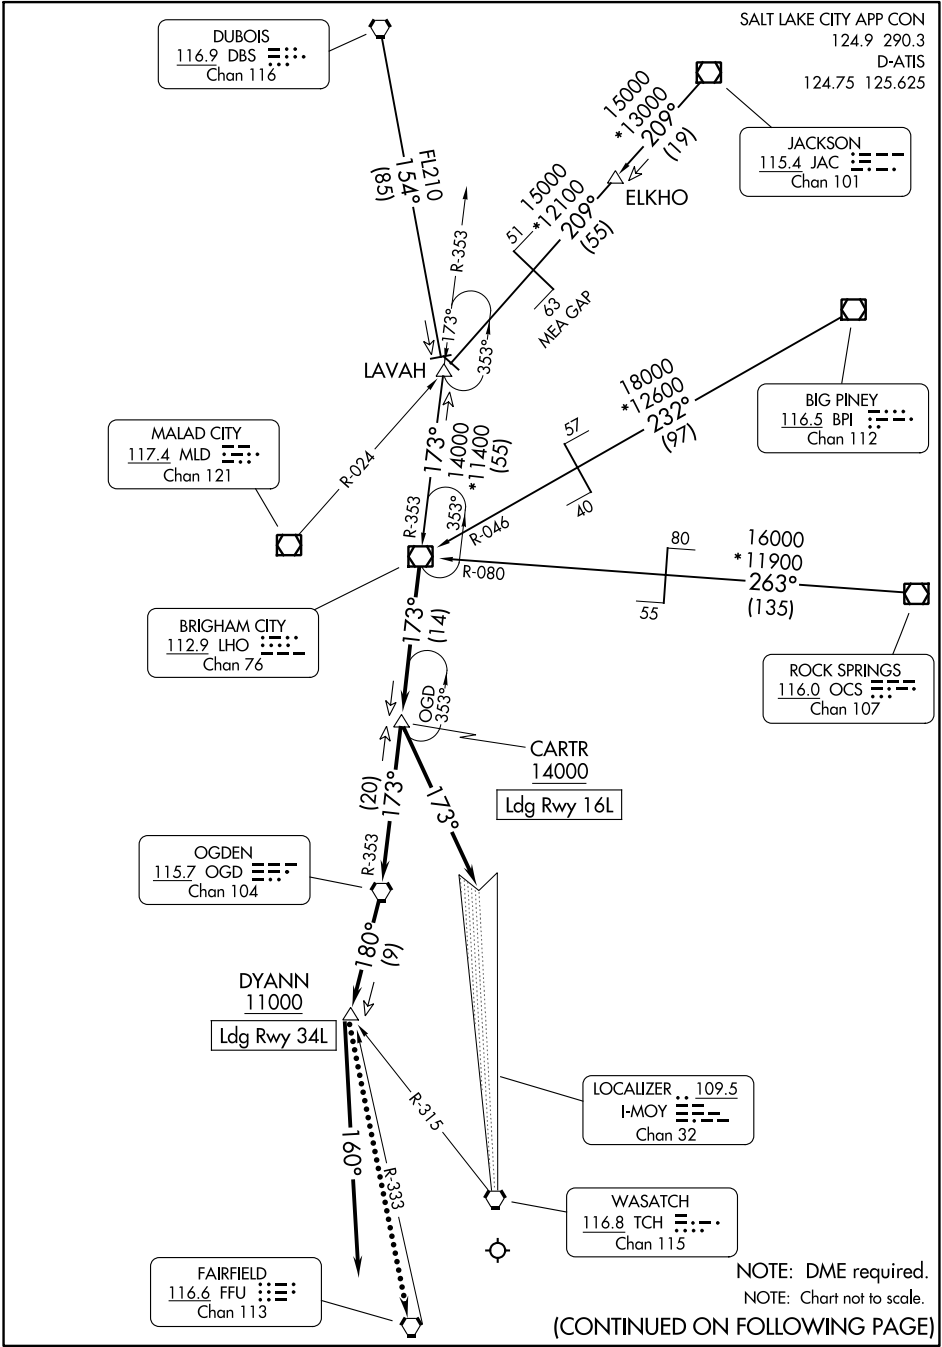

(LHO.LHO5) 24025

# BRIGHAM CITY FIVE ARRIVAL

AL-365 (FAA)

SALT LAKE CITY INTL (SLC)  
SALT LAKE CITY, UTAH

SW-4, 16 MAY 2024 to 13 JUN 2024

SW-4, 16 MAY 2024 to 13 JUN 2024

NOTE: DME required.  
NOTE: Chart not to scale.

(CONTINUED ON FOLLOWING PAGE)

# BRIGHAM CITY FIVE ARRIVAL

(LHO.LHO5) 15JUN23

SALT LAKE CITY, UTAH  
SALT LAKE CITY INTL (SLC)