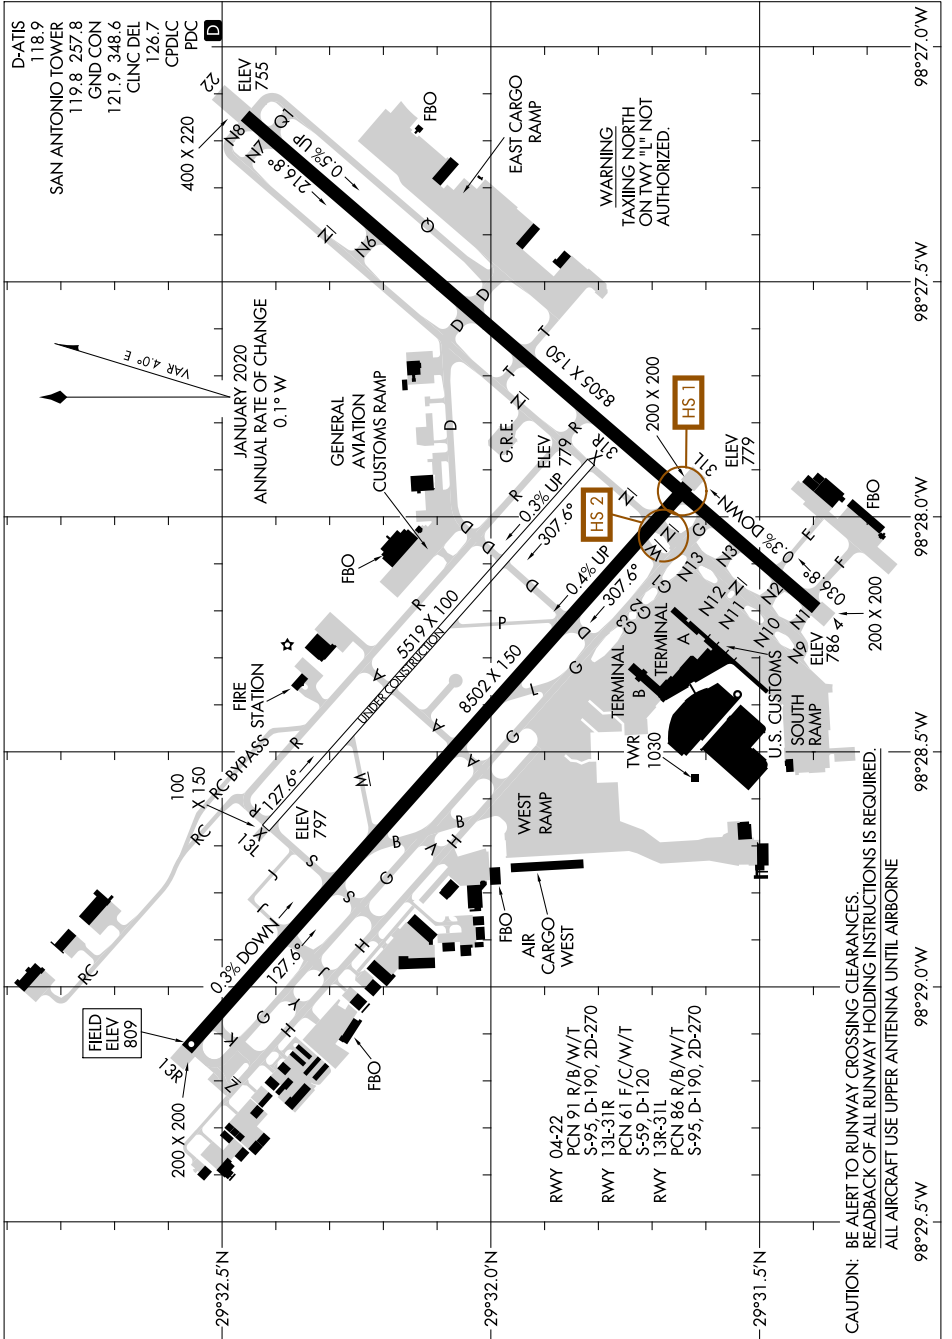

AIRPORT DIAGRAM

AL-369 (FAA)

SAN ANTONIO INTL (SAT)

SAN ANTONIO, TEXAS

SC-3, 16 MAY 2024 to 13 JUN 2024

SC-3, 16 MAY 2024 to 13 JUN 2024

AIRPORT DIAGRAM

SAN ANTONIO, TEXAS

SAN ANTONIO INTL (SAT)