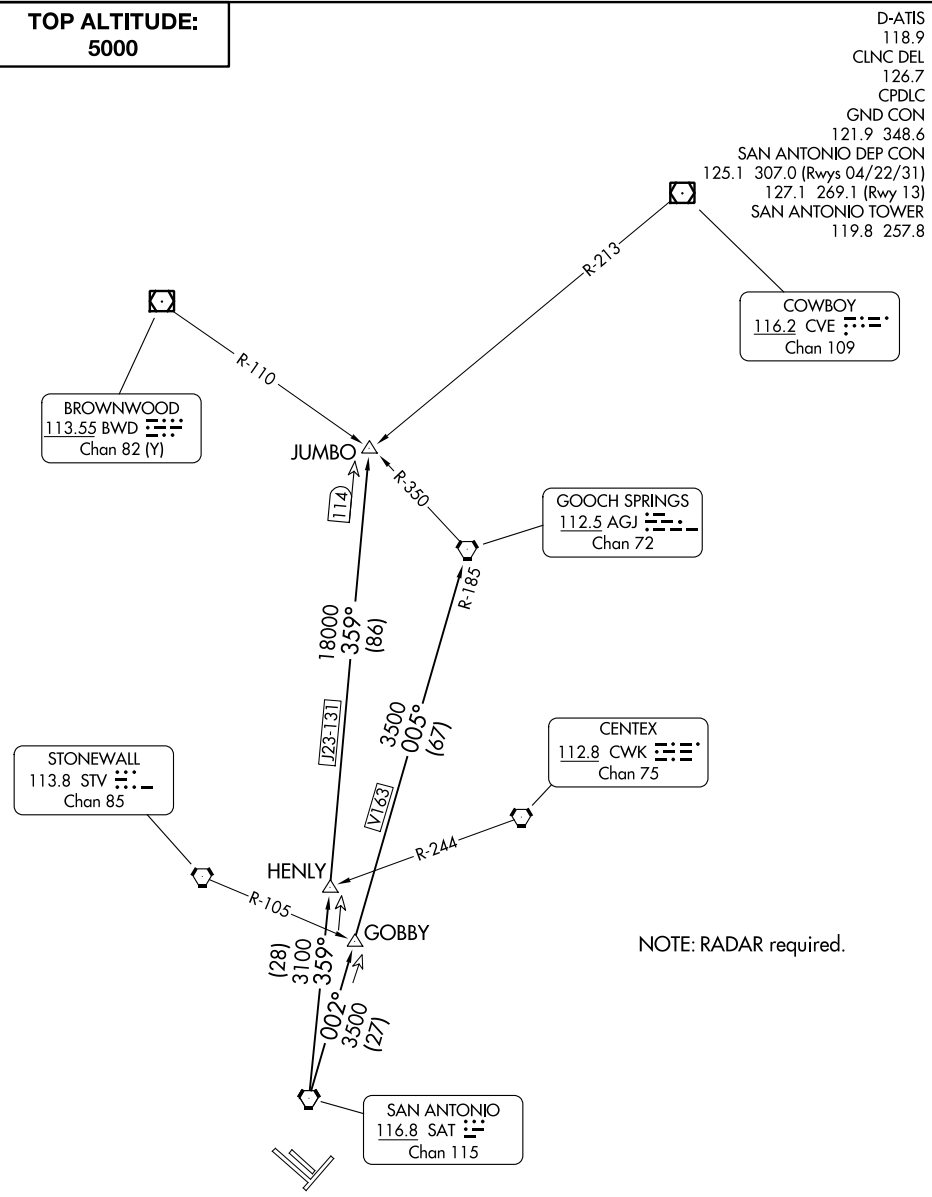

ALAMO THREE DEPARTURE

**TOP ALTITUDE:
5000**

D-ATIS
118.9
CLNC DEL
126.7
CPDLC
GND CON
121.9 348.6
SAN ANTONIO DEP CON
125.1 307.0 (Rwys 04/22/31)
127.1 269.1 (Rwy 13)
SAN ANTONIO TOWER
119.8 257.8

COWBOY
116.2 CVE
Chan 109

BROWNWOOD
113.55 BWD
Chan 82 (Y)

GOOCH SPRINGS
112.5 AGJ
Chan 72

STONEWALL
113.8 STV
Chan 85

CENTEX
112.8 CWK
Chan 75

SAN ANTONIO
116.8 SAT
Chan 115

NOTE: RADAR required.

TAKEOFF MINIMUMS

Rwys 4, 13L, 13R, 22, 31L, 31R: Standard.

(CONTINUED ON FOLLOWING PAGE)

NOTE: Chart not to scale.

ALAMO THREE DEPARTURE

SC-3, 16 MAY 2024 to 13 JUN 2024

SC-3, 16 MAY 2024 to 13 JUN 2024