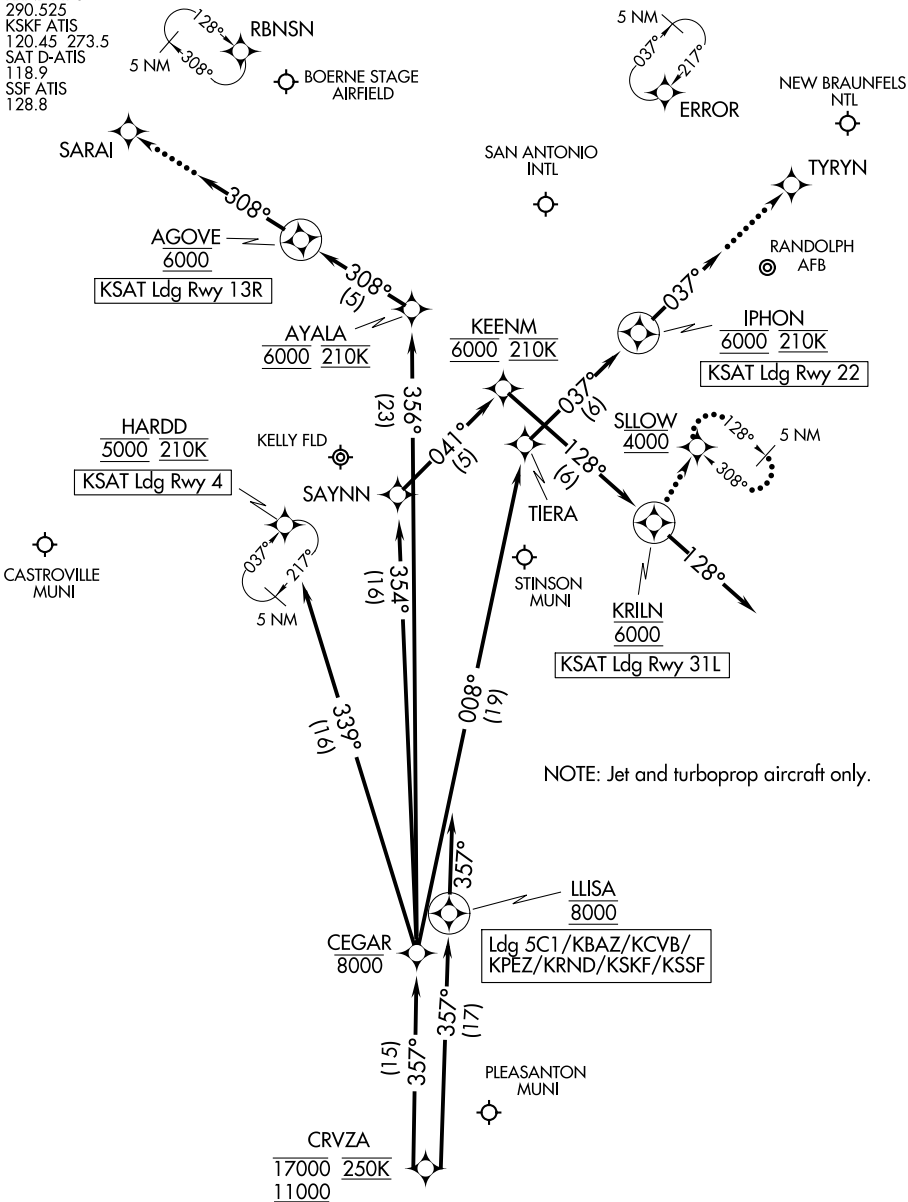

CRVZA ONE ARRIVAL (RNAV) Arrival Routes

SAN ANTONIO, TEXAS

SAN ANTONIO APP CON
 125.7 290.225
 BAZ ATIS
 119.325
 KRND ATIS ★
 290.525
 KSKF ATIS
 120.45 273.5
 SAT D-ATIS
 118.9
 SSF ATIS
 128.8

RNAV 1 - DME/DME/IRU or GPS.

RADAR required.

NOTE: Chart not to scale.

(CONTINUED ON FOLLOWING PAGE)

SC-3, 16 MAY 2024 to 13 JUN 2024

SC-3, 16 MAY 2024 to 13 JUN 2024