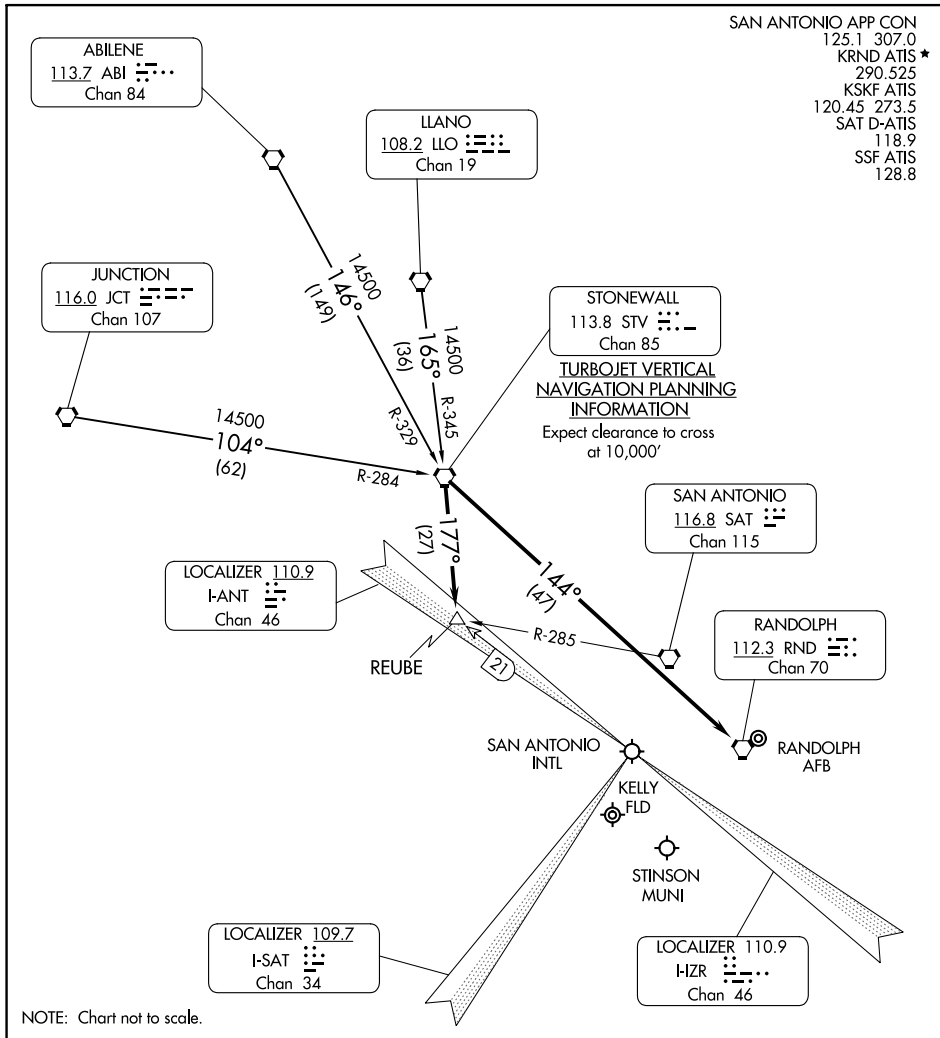

STONEWALL ONE ARRIVAL

SAN ANTONIO, TEXAS

SAN ANTONIO APP CON
 125.1 307.0
 KRND ATIS *
 290.525
 KSKF ATIS
 120.45 273.5
 SAT D-ATIS
 118.9
 SSF ATIS
 128.8

SC-3, 16 MAY 2024 to 13 JUN 2024

SC-3, 16 MAY 2024 to 13 JUN 2024

ARRIVAL ROUTE DESCRIPTION

ABILENE TRANSITION (ABI.STV1): From over ABI VORTAC via ABI R-146 and STV R-329 to STV VORTAC. Thence

JUNCTION TRANSITION (JCT.STV1): From over JCT VORTAC via JCT R-104 and STV R-284 to STV VORTAC. Thence

LLANO TRANSITION (LLO.STV1): From over LLO VORTAC via LLO R-165 and STV R-345 to STV VORTAC. Thence

ALL AIRPORTS EXCEPT RANDOLPH AIR FORCE BASE: From over STV VORTAC via STV R-177 to REUBE INT. Expect radar vectors to final approach course.

RANDOLPH AIR FORCE BASE: From over STV VORTAC via direct RND VORTAC.

STONEWALL ONE ARRIVAL

SAN ANTONIO, TEXAS