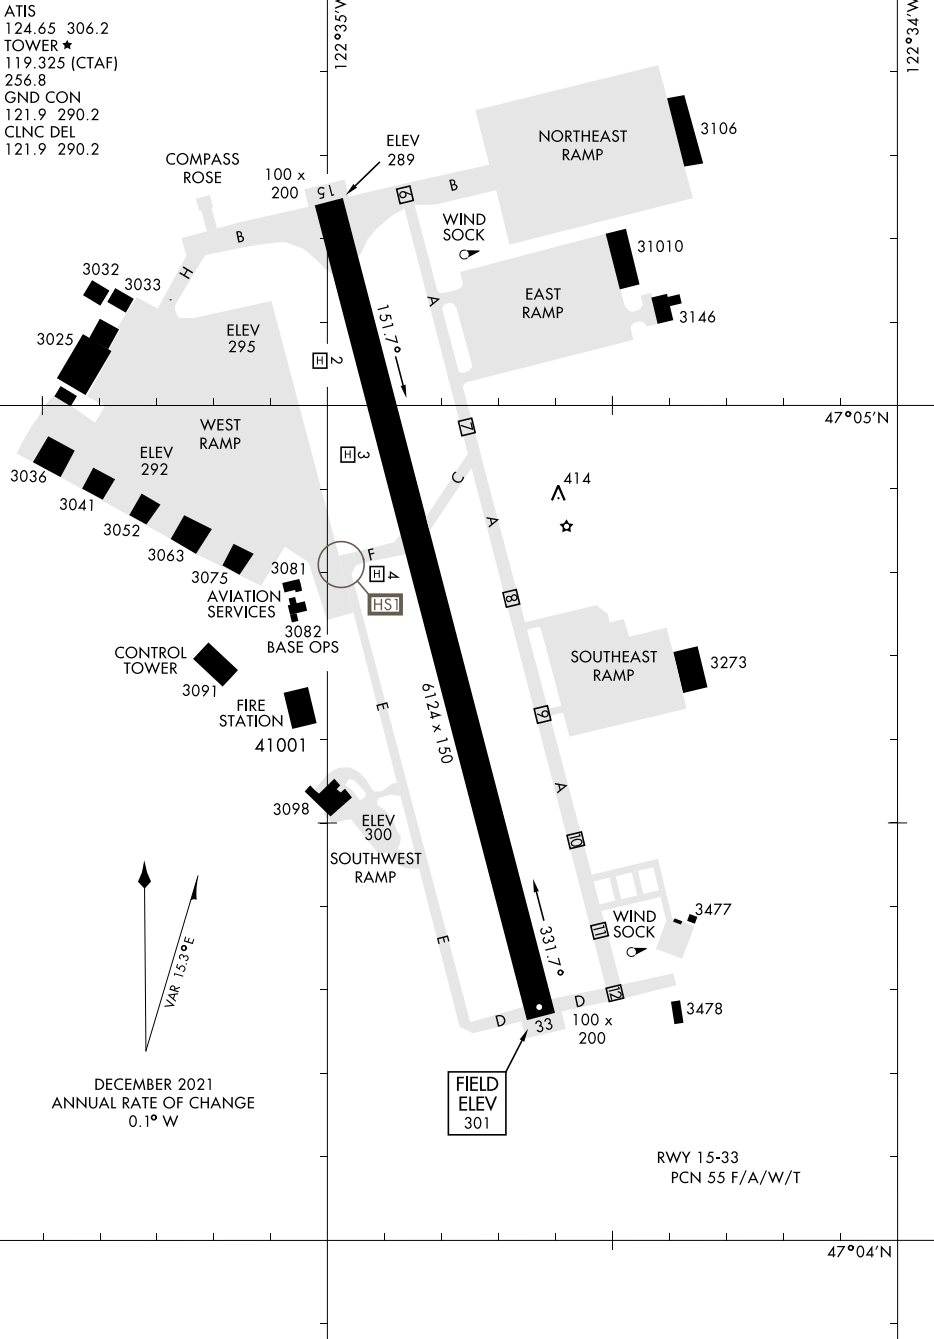

AIRPORT DIAGRAM

ATIS
 124.65 306.2
 TOWER ★
 119.325 (CTAF)
 256.8
 GND CON
 121.9 290.2
 CLNC DEL
 121.9 290.2

NW-1, 16 MAY 2024 to 13 JUN 2024

NW-1, 16 MAY 2024 to 13 JUN 2024

AIRPORT DIAGRAM