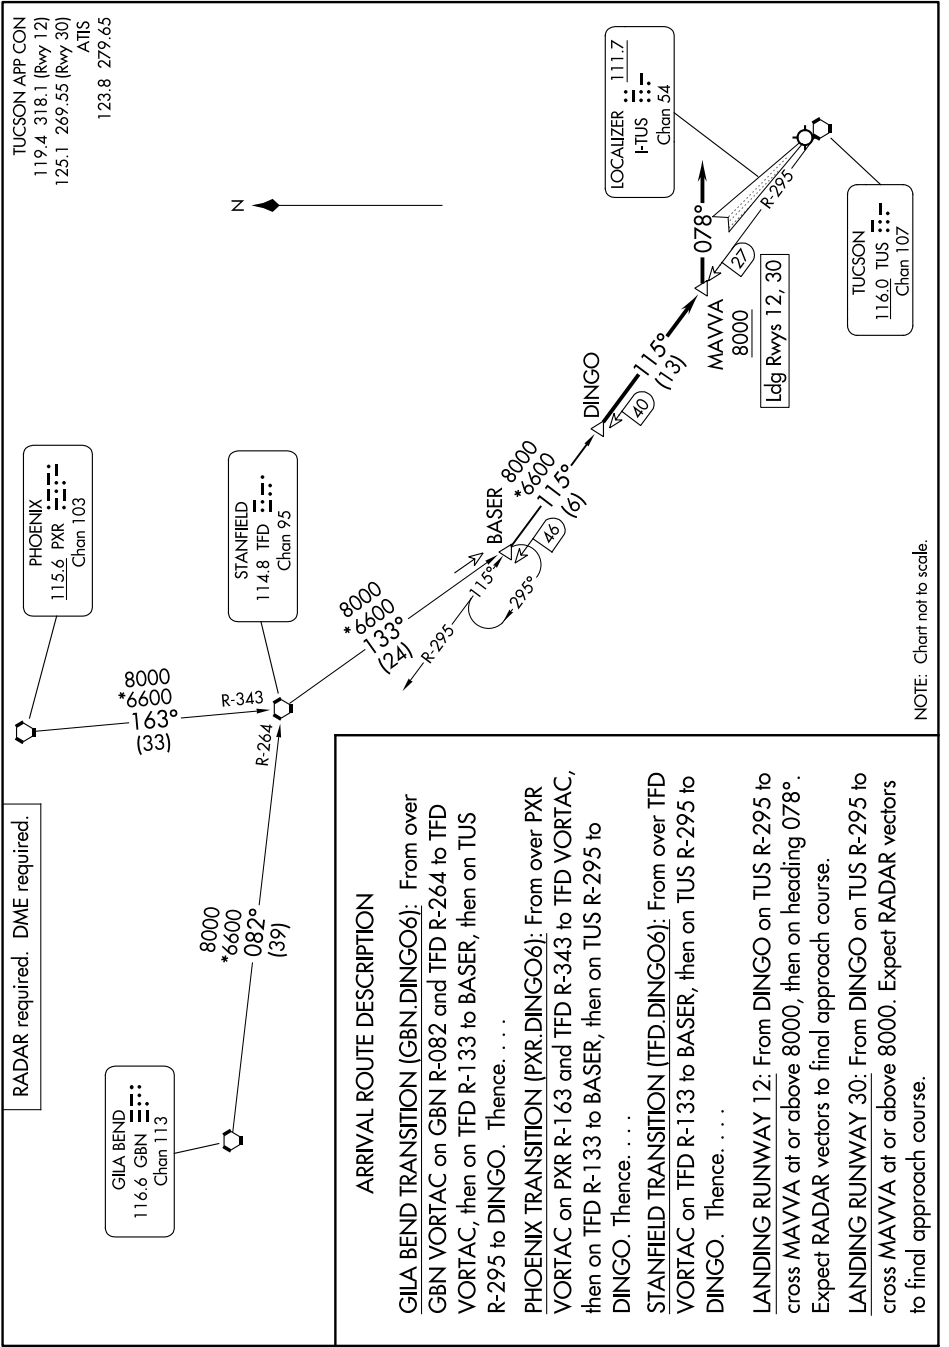

DINGO SIX ARRIVAL

AL-430 (FAA)

TUCSON INTL (TUS)
TUCSON, ARIZONA

SW-4, 16 MAY 2024 to 13 JUN 2024

NOTE: Chart not to scale.

SW-4, 16 MAY 2024 to 13 JUN 2024