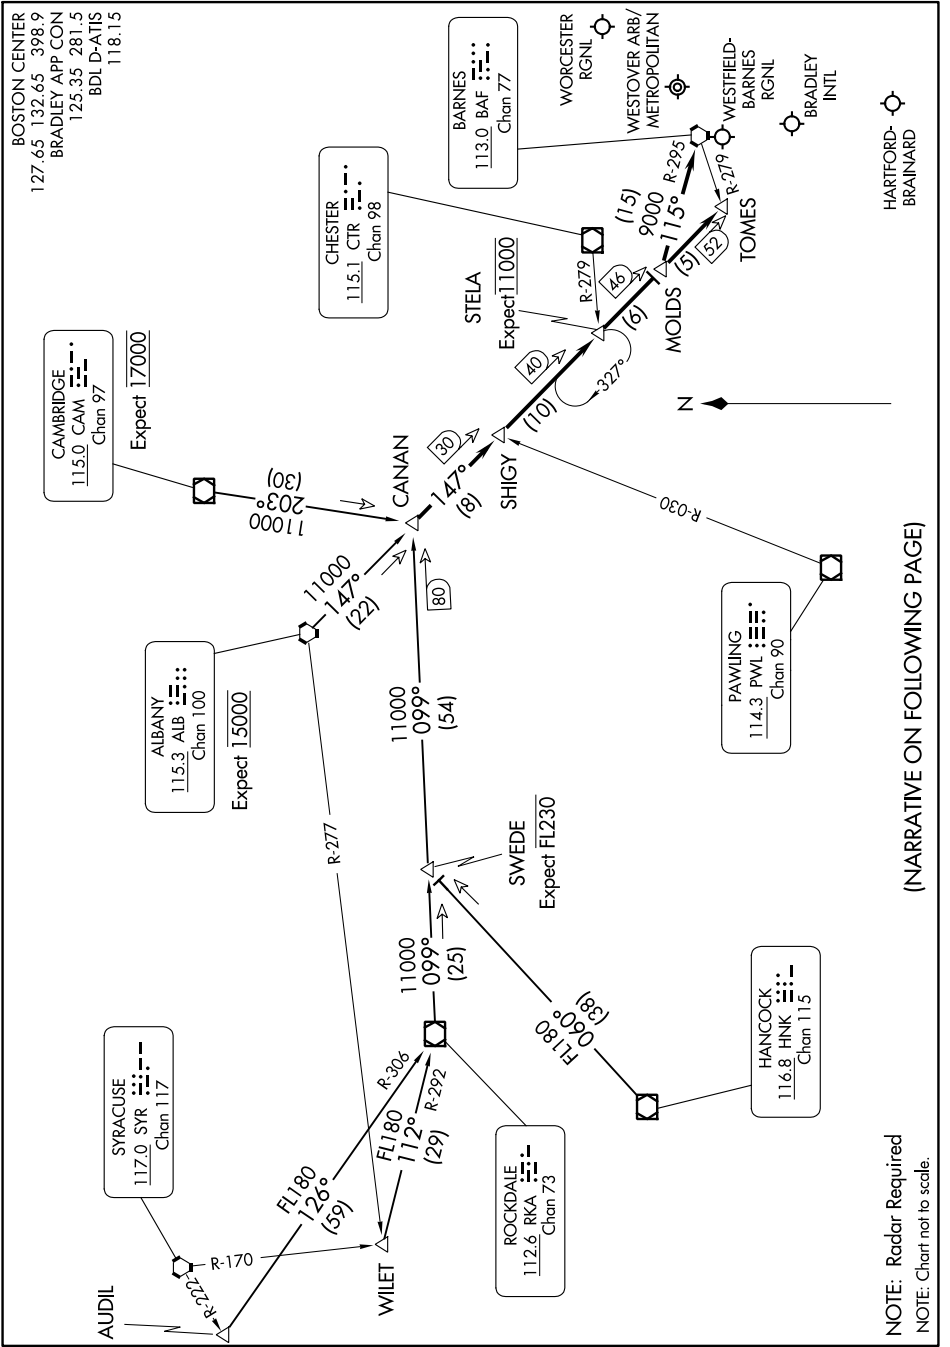

(STELA.STELA1) 23334

AL-460 (FAA)

STELA ONE ARRIVAL

WINDSOR LOCKS, CONNECTICUT

NE-1, 16 MAY 2024 to 13 JUN 2024

(NARRATIVE ON FOLLOWING PAGE)

NE-1, 16 MAY 2024 to 13 JUN 2024

STELA ONE ARRIVAL

(STELA.STELA1) 31MAY12

WINDSOR LOCKS, CONNECTICUT

NOTE: Radar Required
NOTE: Chart not to scale.