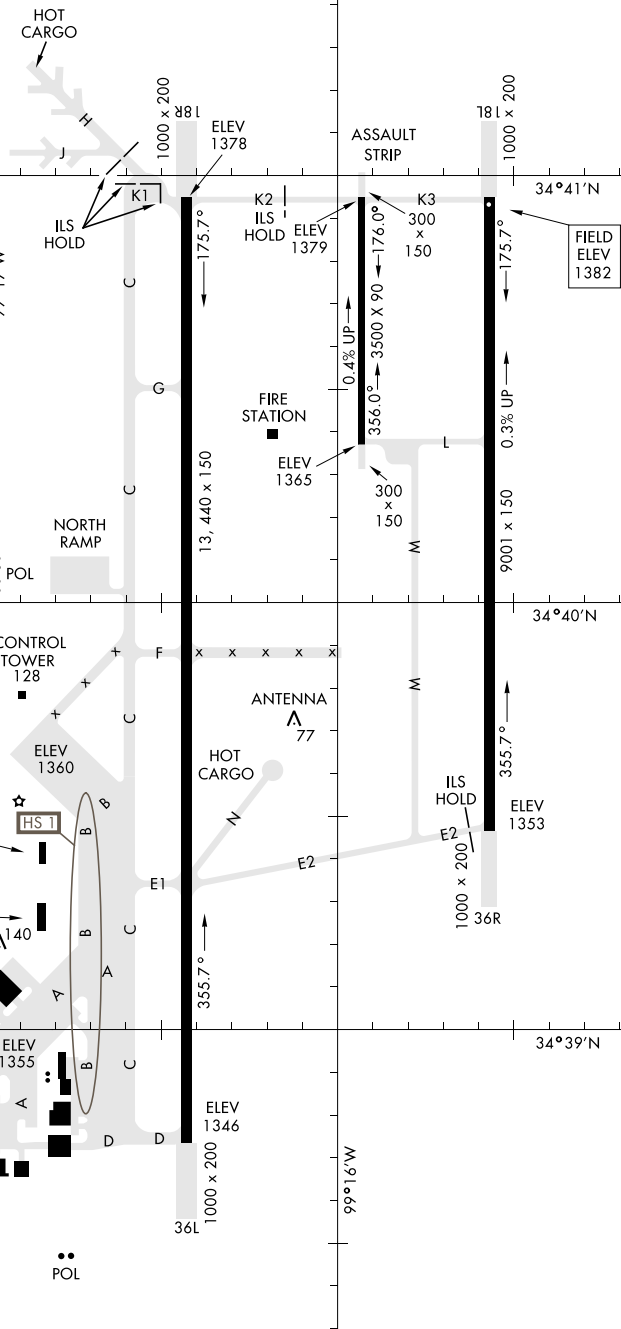

AIRPORT DIAGRAM

AL-482 [USAF]

ALTUS AFB (KLTS)

ALTUS, OKLAHOMA

ATIS ★ 109.8 273.5
 TOWER ★
 119.65 254.4
 GND CON
 121.85 275.8
 CLNC DEL
 120.65 284.7

MAY 2022
 ANNUAL RATE OF CHANGE
 0.1° W

SC-1, 16 MAY 2024 to 13 JUN 2024

SC-1, 16 MAY 2024 to 13 JUN 2024

RWY 18R-36L
 PCN 61 R/B/W/T
 RWY 18L-36R
 PCN 32 R/B/W/T
 ASSAULT STRIP 176°-356°
 PCN 121 R/B/W/T

AIRPORT DIAGRAM

ALTUS, OKLAHOMA

ALTUS AFB (KLTS)