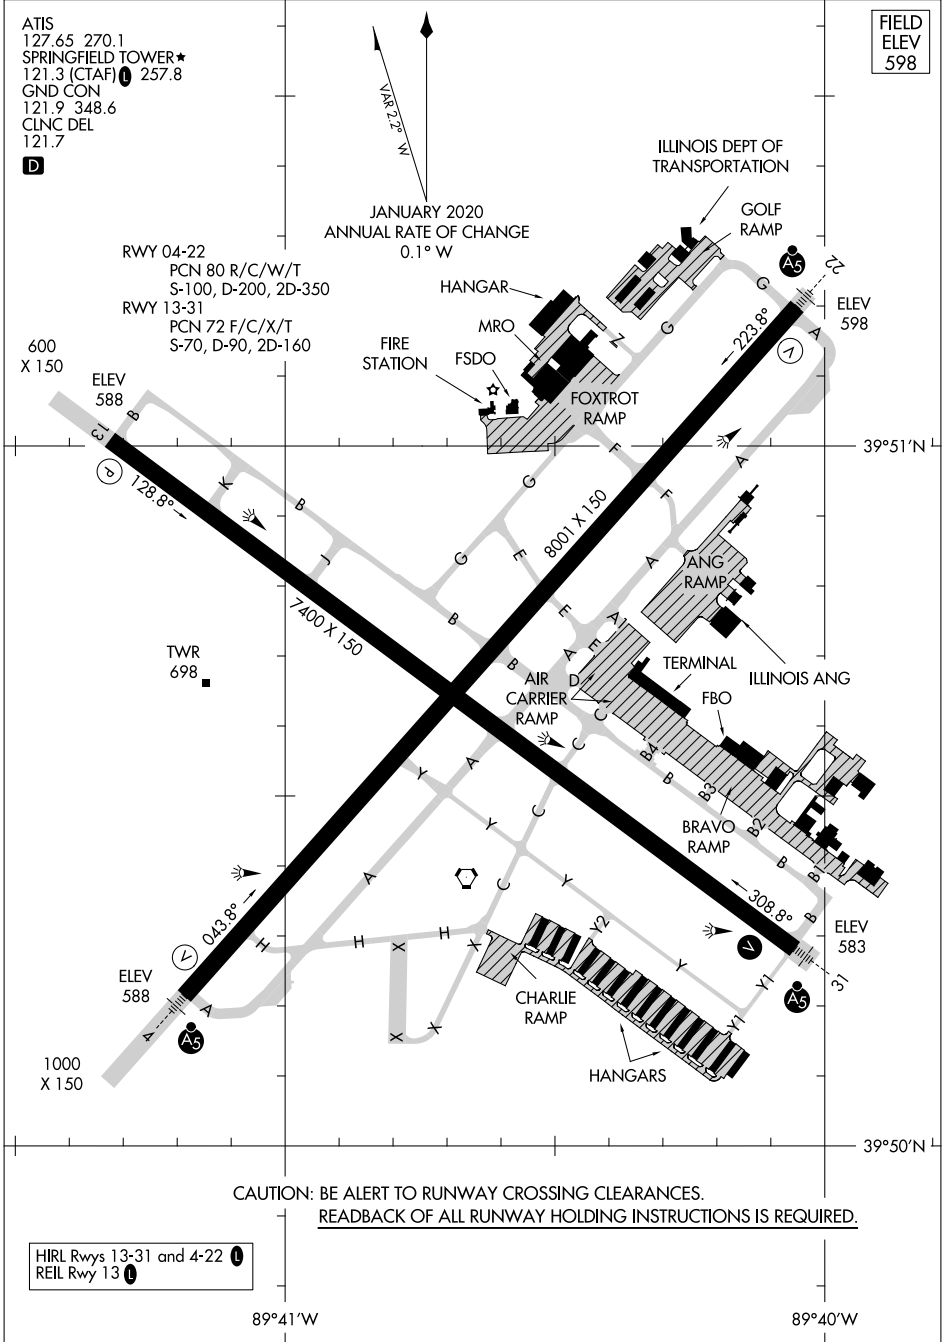

24025

# AIRPORT DIAGRAM

ABRAHAM LINCOLN CAPITAL (SPI)  
SPRINGFIELD, ILLINOIS

EC-3, 16 MAY 2024 to 13 JUN 2024

EC-3, 16 MAY 2024 to 13 JUN 2024

# AIRPORT DIAGRAM

24025

SPRINGFIELD, ILLINOIS  
ABRAHAM LINCOLN CAPITAL (SPI)