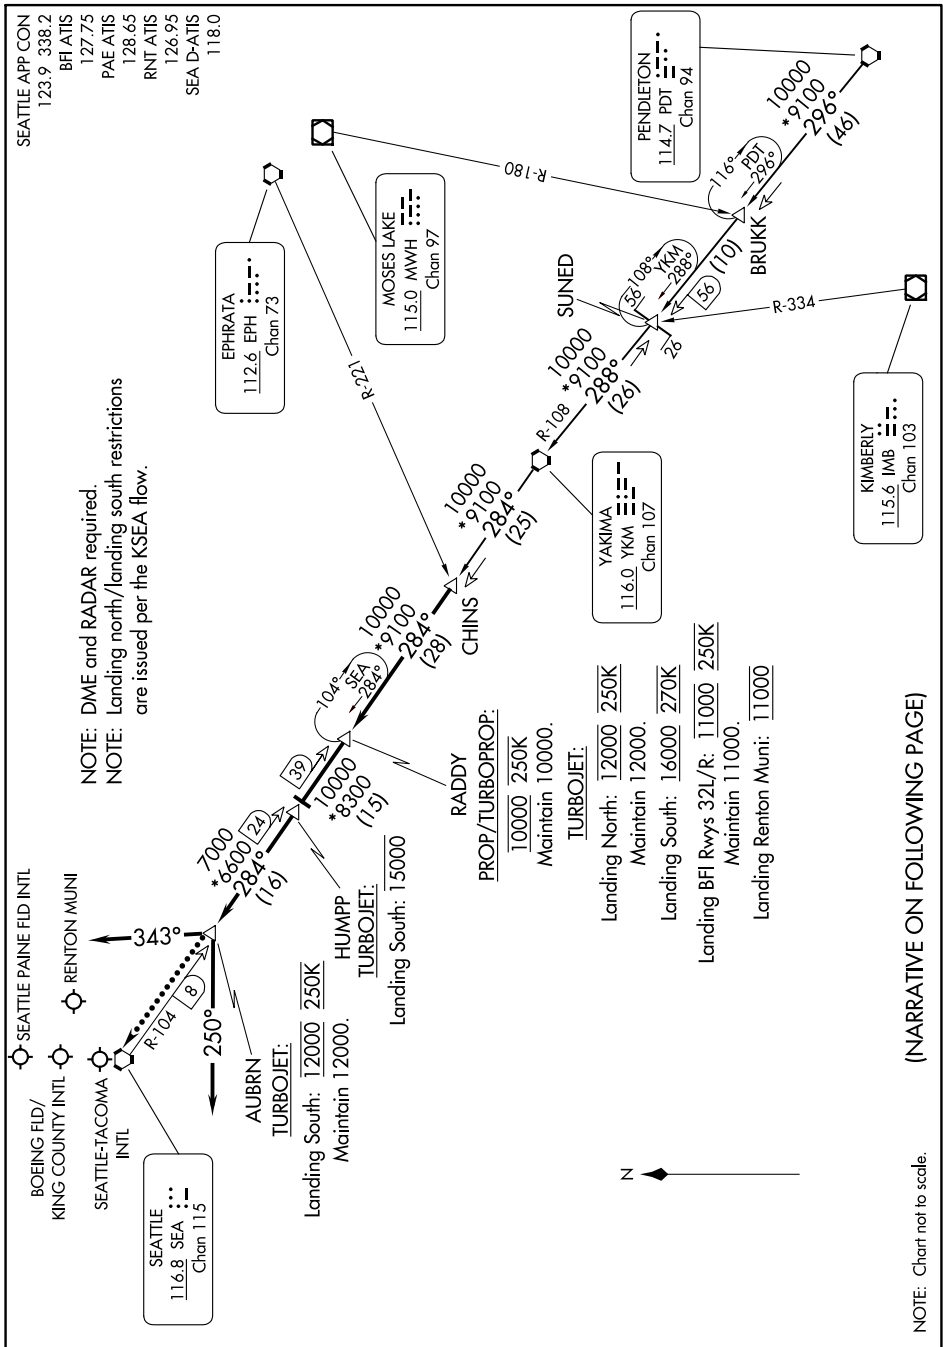

CHINS FIVE ARRIVAL

NW-1, 16 MAY 2024 to 13 JUN 2024

(NARRATIVE ON FOLLOWING PAGE)

NW-1, 16 MAY 2024 to 13 JUN 2024

CHINS FIVE ARRIVAL