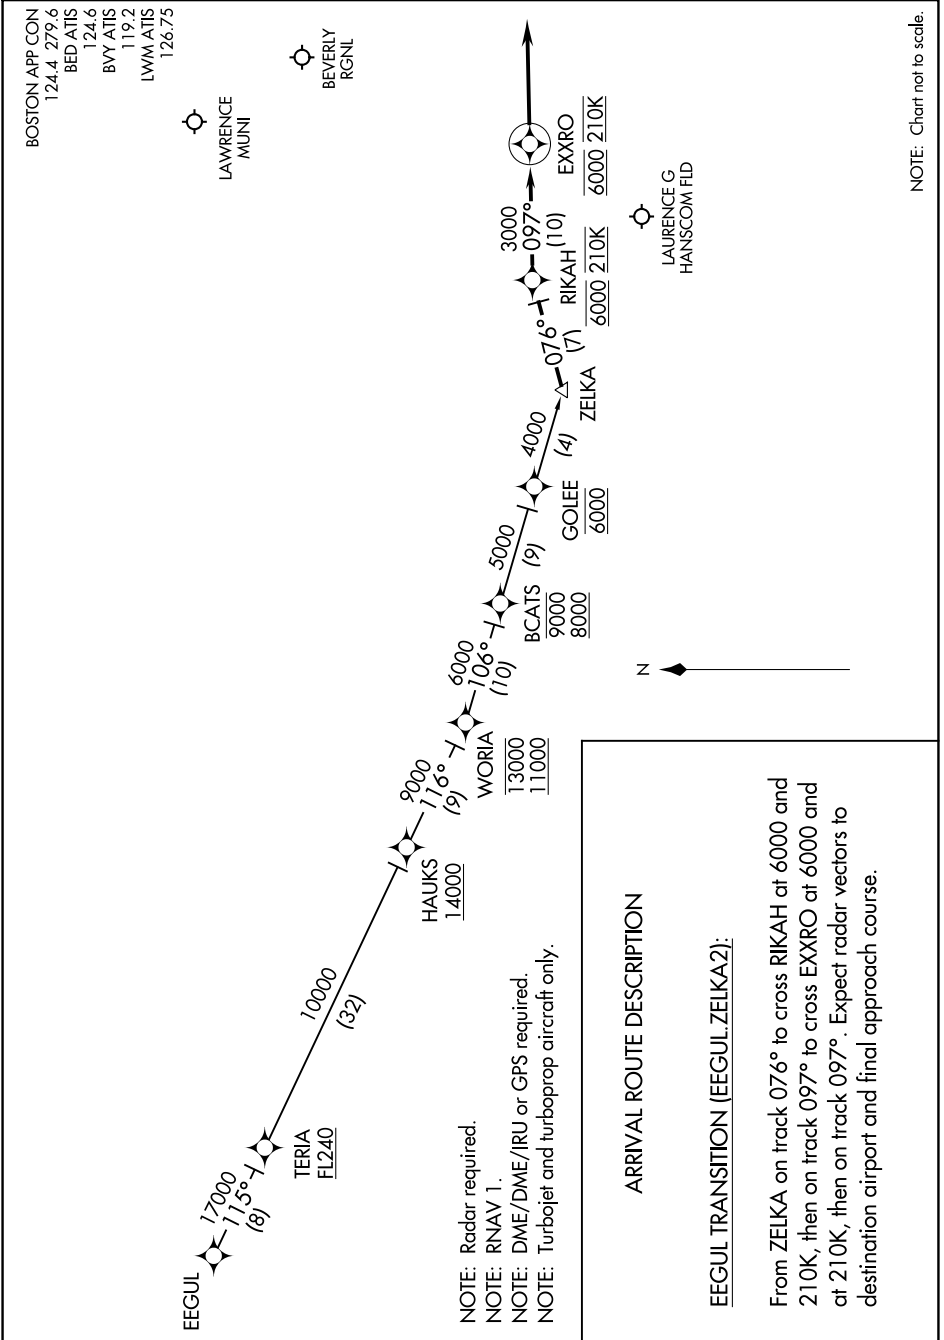

# ZELKA TWO ARRIVAL (RNAV)

BEDFORD, MASSACHUSETTS

NE-1, 16 MAY 2024 to 13 JUN 2024

NOTE: Chart not to scale.

NE-1, 16 MAY 2024 to 13 JUN 2024

# ZELKA TWO ARRIVAL (RNAV)

BEDFORD, MASSACHUSETTS