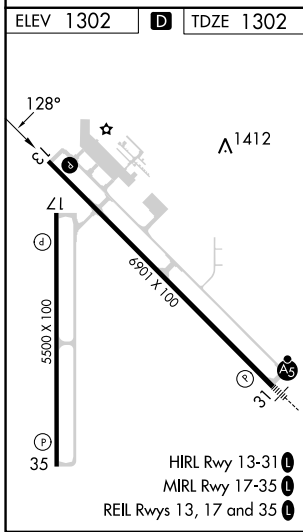

WAAS CH 40341 W13A	APP CRS 128°	Rwy Idg TDZE Apt Elev	6901 1302 1302

RNAV (GPS) RWY 13

ABERDEEN RGNL (ABR)

RNP APCH - GPS.	MISSED APPROACH: Climb to 3000 direct DOXCXU and hold.

ASOS 125.875	MINNEAPOLIS CENTER 120.6 371.9	UNICOM 122.7 (CTAF)

CATEGORY	A	B	C	D
LPV DA	1502-1 200 (200-1)			
LNAV/VNAV DA	1752-1$\frac{3}{8}$ 450 (500-1$\frac{3}{8}$)			
LNAV MDA	1700-1	398 (400-1)	1700-1$\frac{1}{8}$	398 (400-1$\frac{1}{8}$)
☒ CIRCLING	1760-1 458 (500-1)	1860-1 558 (600-1)	1960-1$\frac{3}{4}$ 658 (700-1$\frac{3}{4}$)	2160-2$\frac{3}{4}$ 858 (900-2$\frac{3}{4}$)

NC-1, 16 MAY 2024 to 13 JUN 2024

NC-1, 16 MAY 2024 to 13 JUN 2024