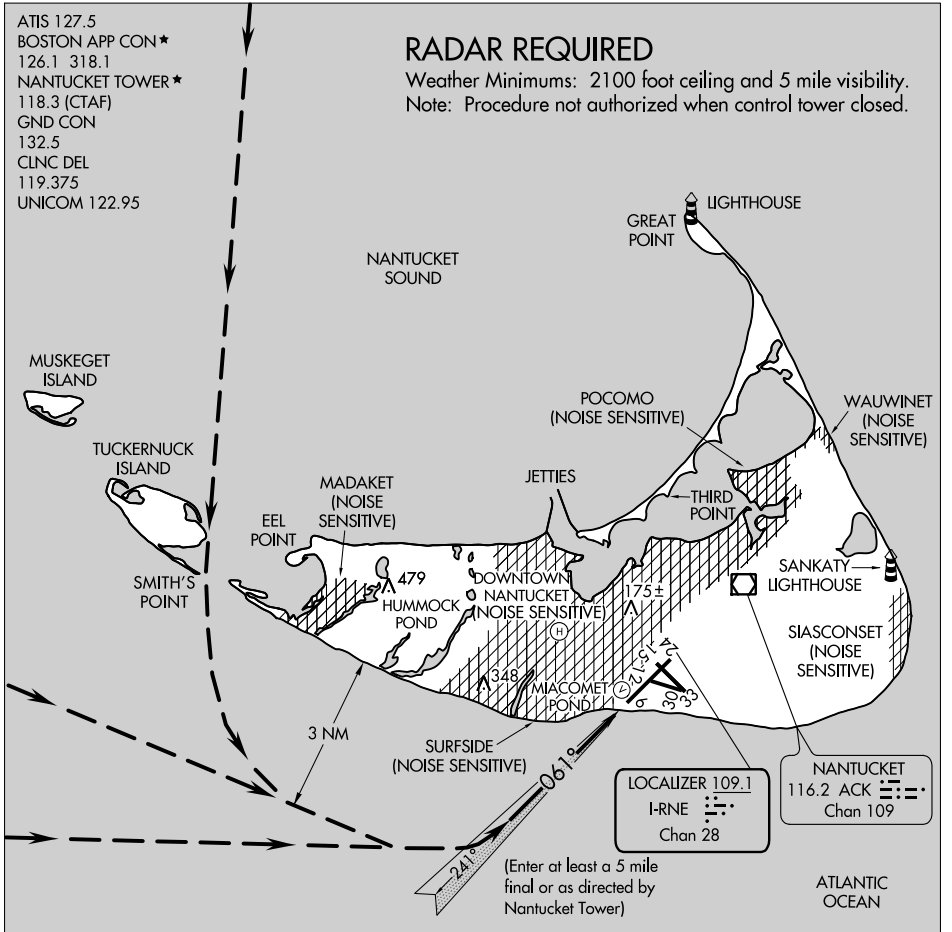

ATIS 127.5
 BOSTON APP CON ★
 126.1 318.1
 NANTUCKET TOWER ★
 118.3 (CTAF)
 GND CON
 132.5
 CLNC DEL
 119.375
 UNICOM 122.95

RADAR REQUIRED

Weather Minimums: 2100 foot ceiling and 5 mile visibility.
 Note: Procedure not authorized when control tower closed.

NE-1, 16 MAY 2024 to 13 JUN 2024

NE-1, 16 MAY 2024 to 13 JUN 2024

1 NM	2	3	4	5	6	7	8	9	10	11	12	13	14	15
------	---	---	---	---	---	---	---	---	----	----	----	----	----	----