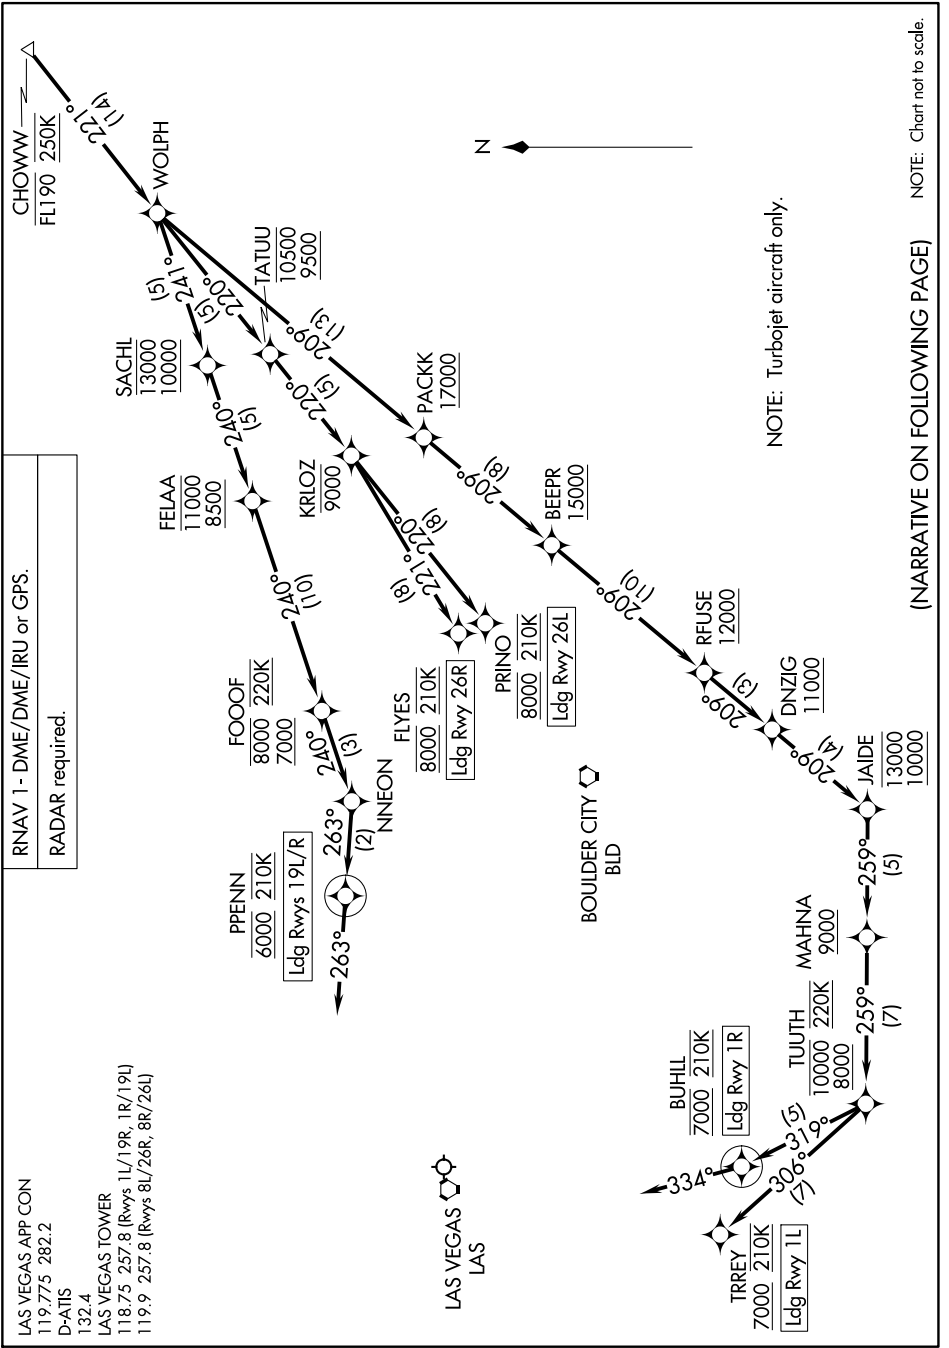

CHOWW TWO ARRIVAL (RNAV) Arrival Routes

SW-4, 16 MAY 2024 to 13 JUN 2024

RNAV 1 - DME/DME/IRU or GPS.
RADAR required.

LAS VEGAS APP CON
119.775 282.2
D-ATIS
132.4
LAS VEGAS TOWER
118.75 257.8 (Rvys 1L/19R, 1R/19L)
119.9 257.8 (Rvys 8L/26R, 8R/26L)

NOTE: Turbojet aircraft only.

NOTE: Chart not to scale.

(NARRATIVE ON FOLLOWING PAGE)

CHOWW TWO ARRIVAL (RNAV) Arrival Routes

SW-4, 16 MAY 2024 to 13 JUN 2024