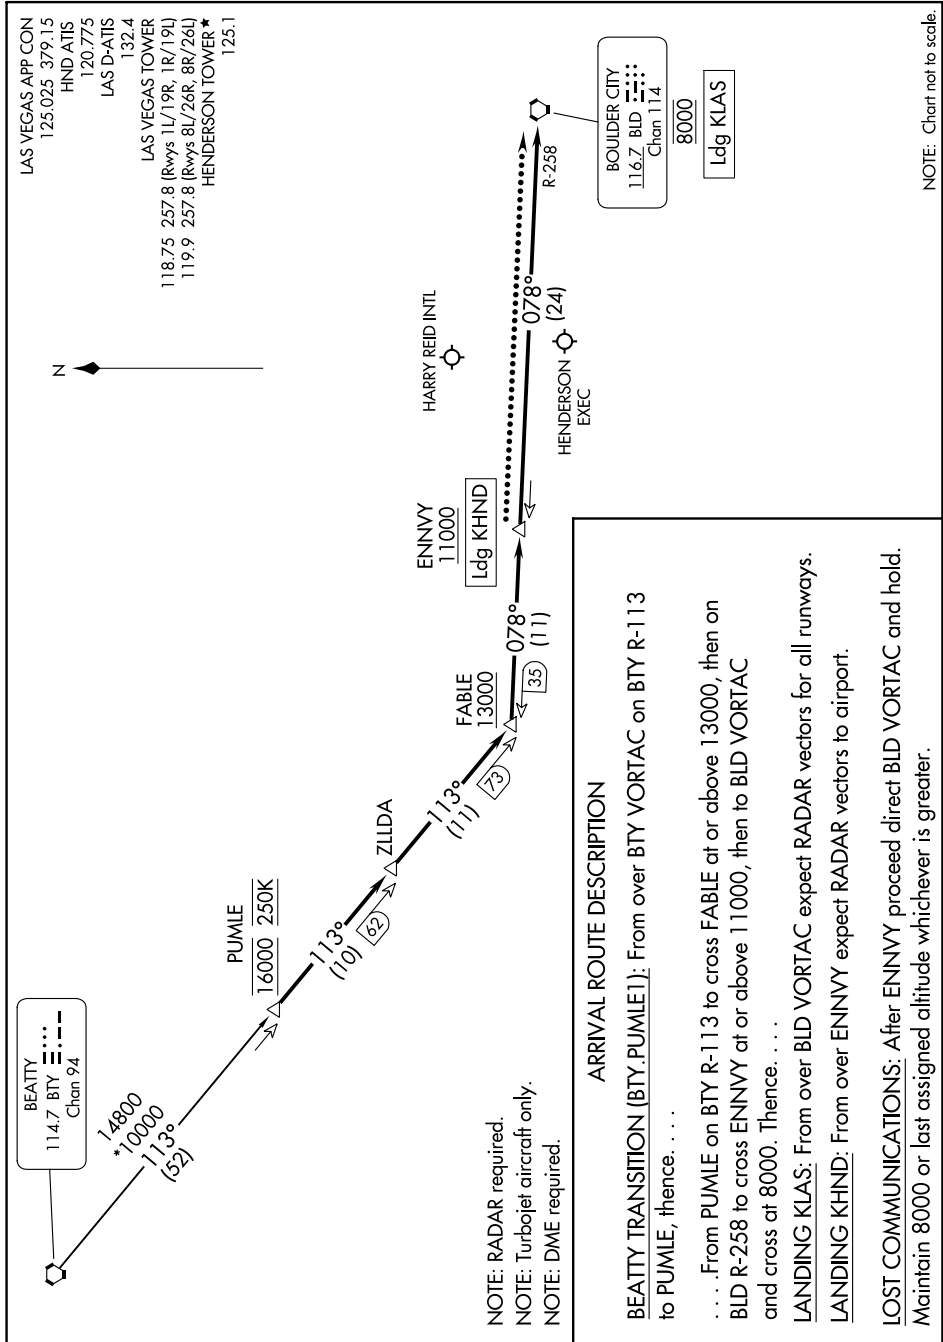

PUMLE ONE ARRIVAL

SW-4, 16 MAY 2024 to 13 JUN 2024

PUMLE ONE ARRIVAL

SW-4, 16 MAY 2024 to 13 JUN 2024