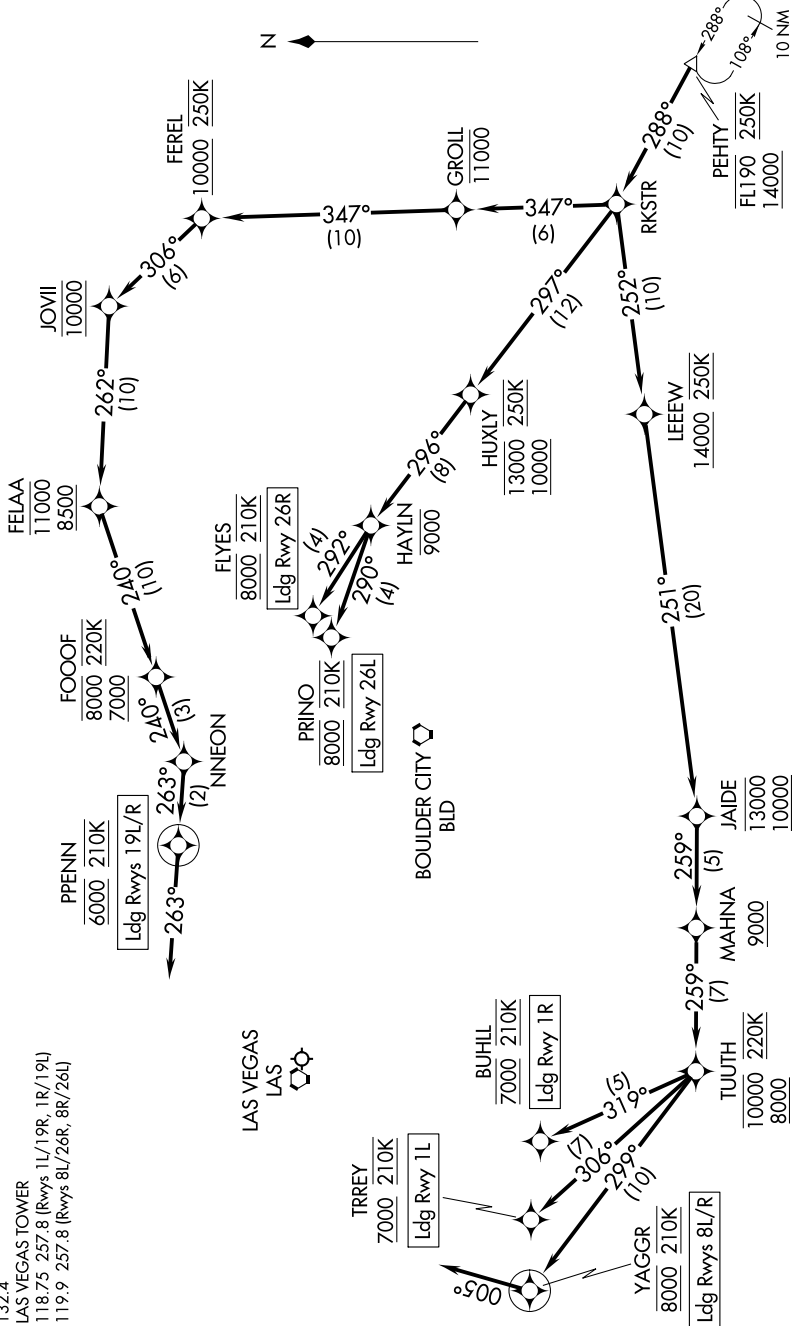

RKSTR THREE ARRIVAL (RNAV) Arrival Routes

SW-4, 16 MAY 2024 to 13 JUN 2024

NOTE: Jet aircraft only.

LAS VEGAS APP CON
119.775 282.2
D-ATIS
132.4
LAS VEGAS TOWER
118.75 257.8 (Rwys 1L/19R, 1R/19L)
119.9 257.8 (Rwys 8L/26R, 8R/26L)

RNAV 1 - DME/DME/IRU or GPS.
RADAR required.

NOTE: Chart not to scale.

(NARRATIVE ON FOLLOWING PAGE)

SW-4, 16 MAY 2024 to 13 JUN 2024

RKSTR THREE ARRIVAL (RNAV) Arrival Routes