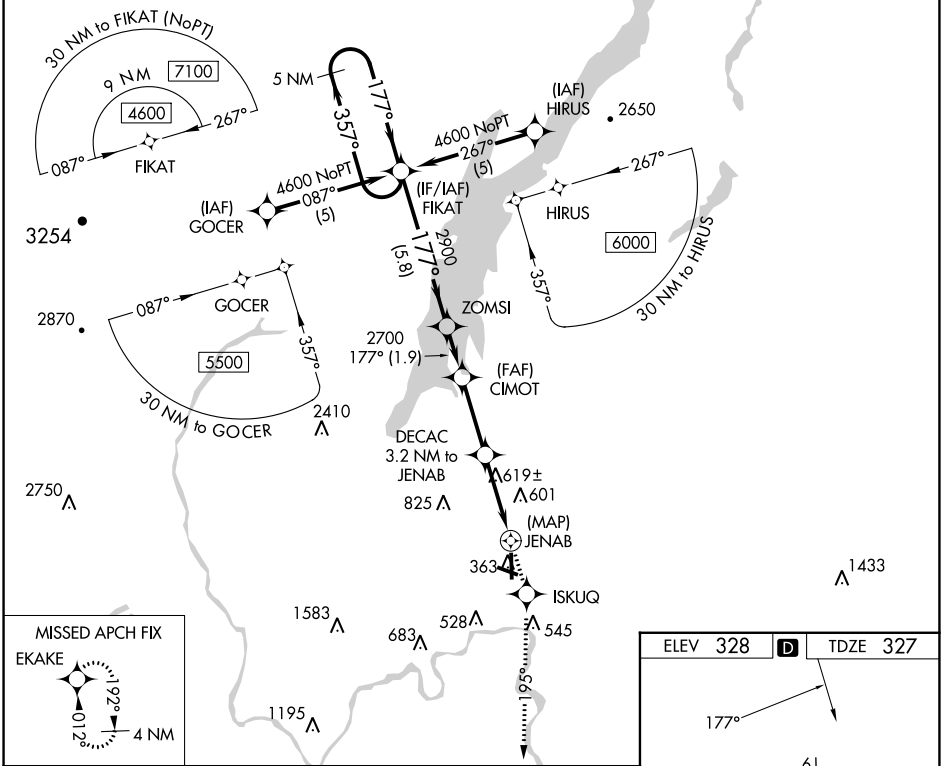

APP CRS	Rwy Idg	5000
177°	TDZE	327
	Apt Elev	328

RNAV (GPS) RWY 19

FLOYD BENNETT MEML (GFL)

RNP APCH.

⚠ Circling NA for Cat D NW of Rwy 12 and 19. Rwy 19 helicopter visibility reduction below 3/4 SM NA. Circling Rwy 12, 30 NA at night.
⚠ -19°C

MISSED APPROACH: Climb to 3000 direct ISKUG and on track 195° to EKAKE and hold.

ASOS 119.925	ALBANY APP CON 132.825 307.2	UNICOM 123.0 (CTAF) 0
------------------------	--	---------------------------------

NE-2, 16 MAY 2024 to 13 JUN 2024

NE-2, 16 MAY 2024 to 13 JUN 2024

CATEGORY	A	B	C	D
LNVA MDA	880-1	553 (600-1)	880-1 1/2 553 (600-1 1/2)	880-1 1/4 553 (600-1 1/4)
C CIRCLING	880-1	552 (600-1)	940-1 1/4 612 (700-1 1/4)	1420-3 1092 (1100-3)