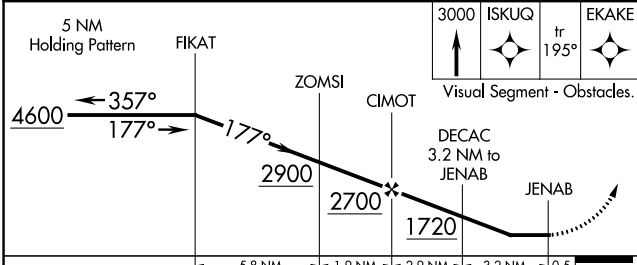

APP CRS	Rwy Idg	5000
177°	TDZE	327
	Apt Elev	328

RNAV (GPS) RWY 19

FLOYD BENNETT MEML (GFL)

RNP APCH.

⚠ Circling NA for Cat D NW of Rwy 12 and 19. Rwy 19 helicopter visibility reduction below 3/4 SM NA. Circling Rwy 12, 30 NA at night.
⚠ -19°C

MISSED APPROACH: Climb to 3000 direct ISKUG and on track 195° to EKAKE and hold.

ASOS 119.925	ALBANY APP CON 132.825 307.2	UNICOM 123.0 (CTAF) 0
------------------------	--	---------------------------------

NE-2, 16 MAY 2024 to 13 JUN 2024

NE-2, 16 MAY 2024 to 13 JUN 2024

CATEGORY	A	B	C	D
LNVA MDA	880-1	553 (600-1)	880-1 1/2 553 (600-1 1/2)	880-1 1/4 553 (600-1 1/4)
C CIRCLING	880-1	552 (600-1)	940-1 1/4 612 (700-1 1/4)	1420-3 1092 (1100-3)