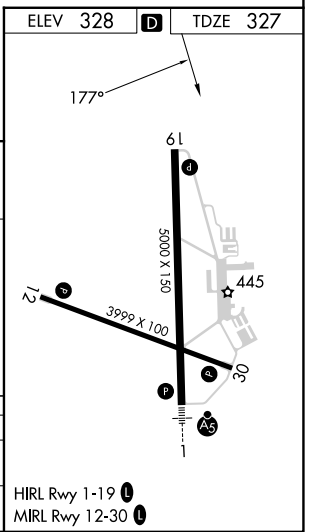

APP CRS	Rwy Idg	5000
177°	TDZE	327
	Apt Elev	328

RNAV (GPS) RWY 19

FLOYD BENNETT MEML (GFL)

RNP APCH.

⚠ Circling NA for Cat D NW of Rwy 12 and 19. Rwy 19 helicopter visibility reduction below 3/4 SM NA. Circling Rwy 12, 30 NA at night.
⚠ -19°C

MISSED APPROACH: Climb to 3000 direct ISKUG and on track 195° to EKAKE and hold.

ASOS 119.925	ALBANY APP CON 132.825 307.2	UNICOM 123.0 (CTAF) 0
------------------------	--	---------------------------------

NE-2, 16 MAY 2024 to 13 JUN 2024

NE-2, 16 MAY 2024 to 13 JUN 2024

CATEGORY	A	B	C	D
LNVA MDA	880-1	553 (600-1)	880-1 1/2 553 (600-1 1/2)	880-1 1/4 553 (600-1 1/4)
C CIRCLING	880-1	552 (600-1)	940-1 1/4 612 (700-1 1/4)	1420-3 1092 (1100-3)